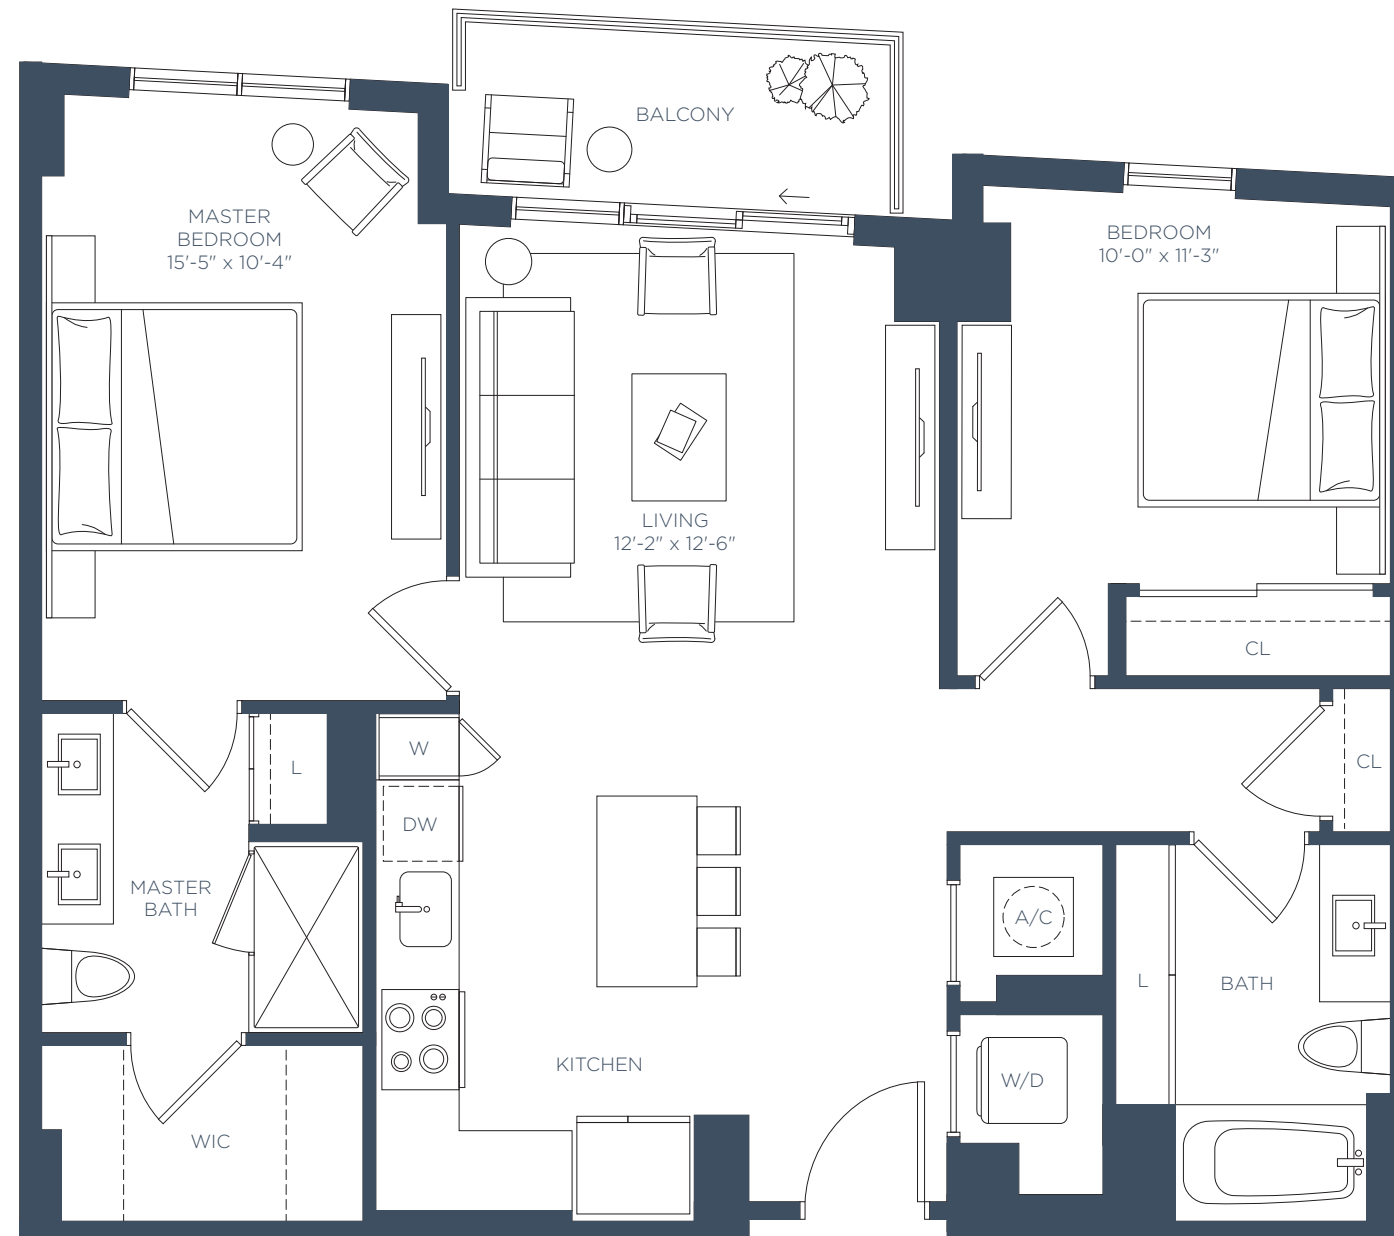

Residence B1

2 BED / 2 BATH

INTERIOR 1,007 SF
EXTERIOR 59 SF

TOTAL 1,066 SF