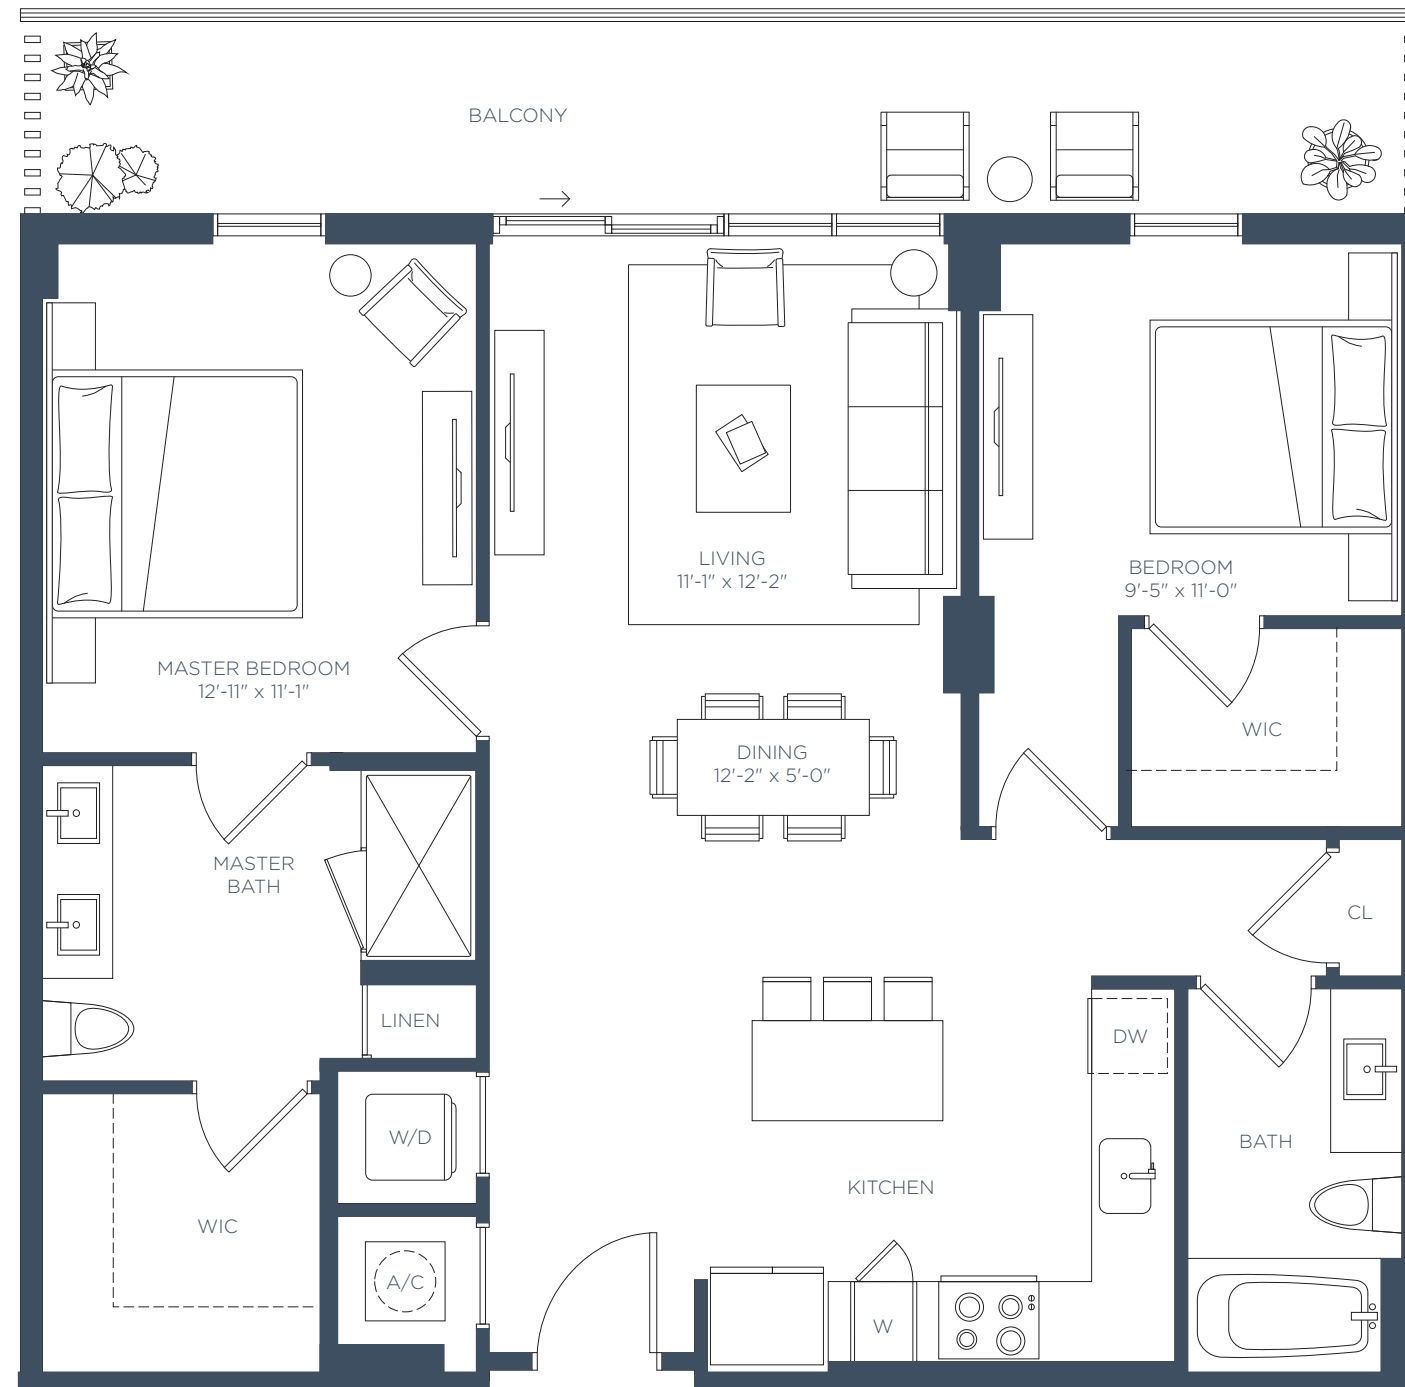

Residence B5

2 BED / 2 BATH

INTERIOR 1,098 SF
EXTERIOR 125 SF

TOTAL 1,223 SF