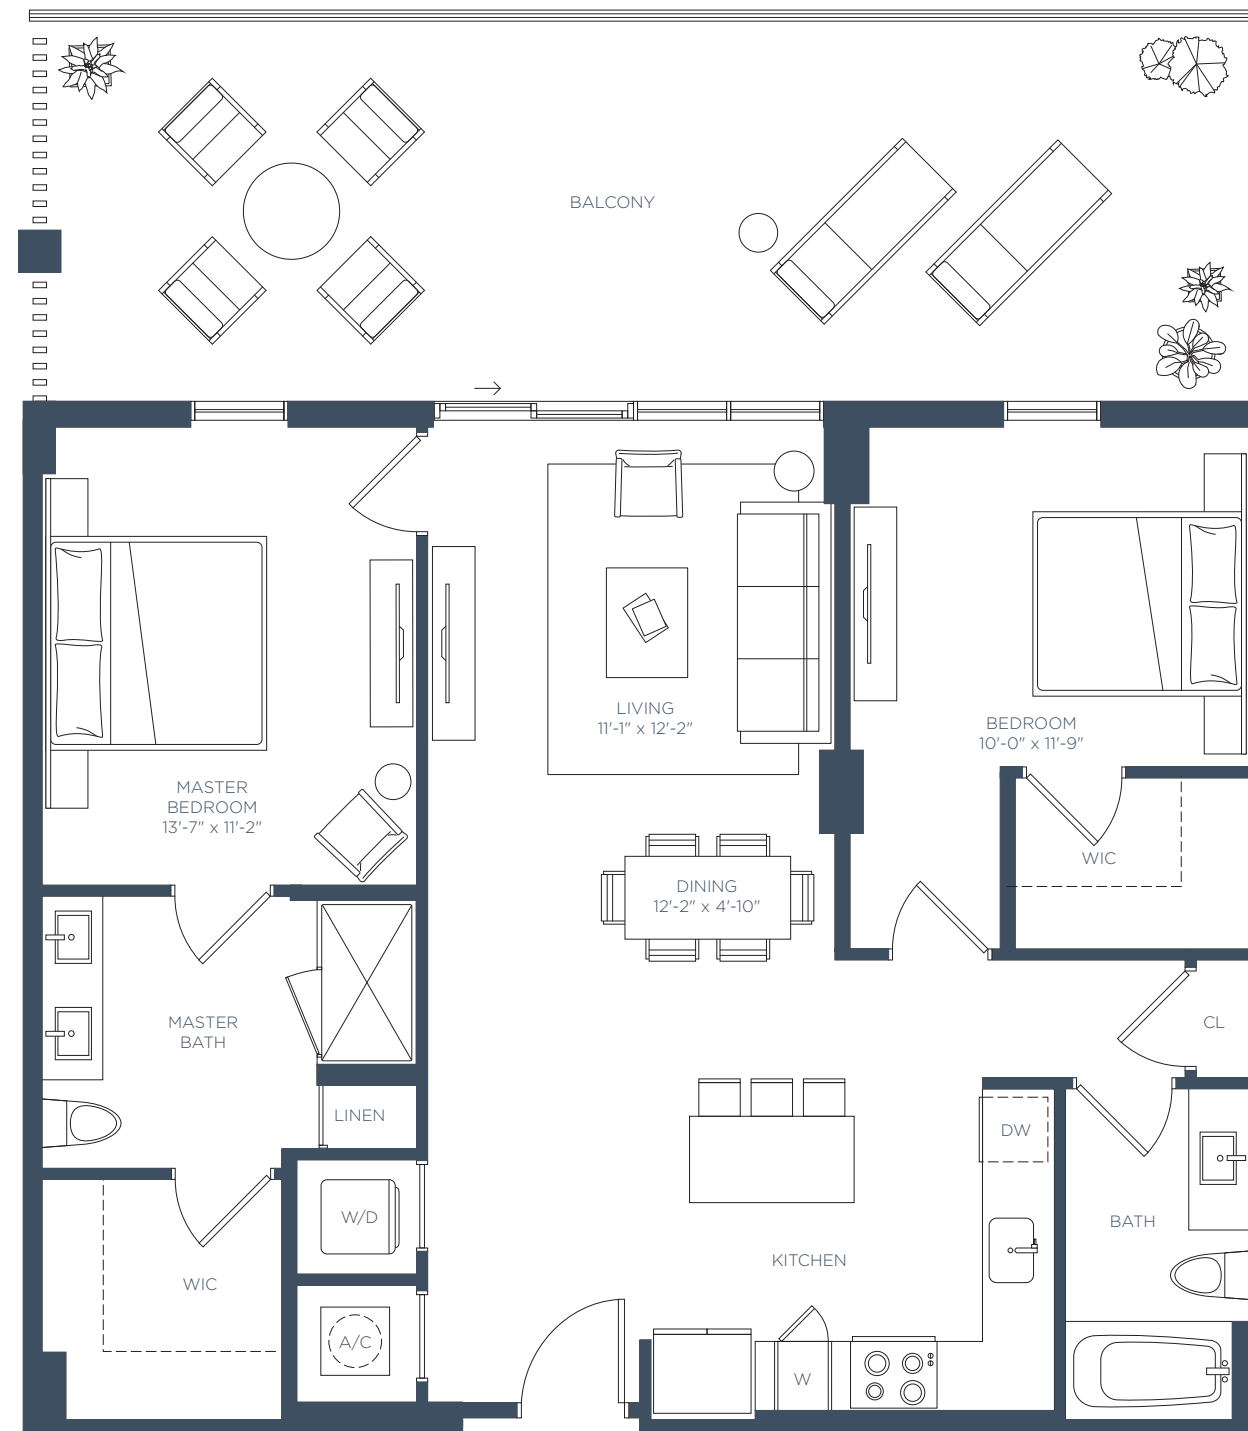

Residence B6

2 BED / 2 BATH

INTERIOR 1,154 SF
EXTERIOR 186 SF

TOTAL 1,340 SF