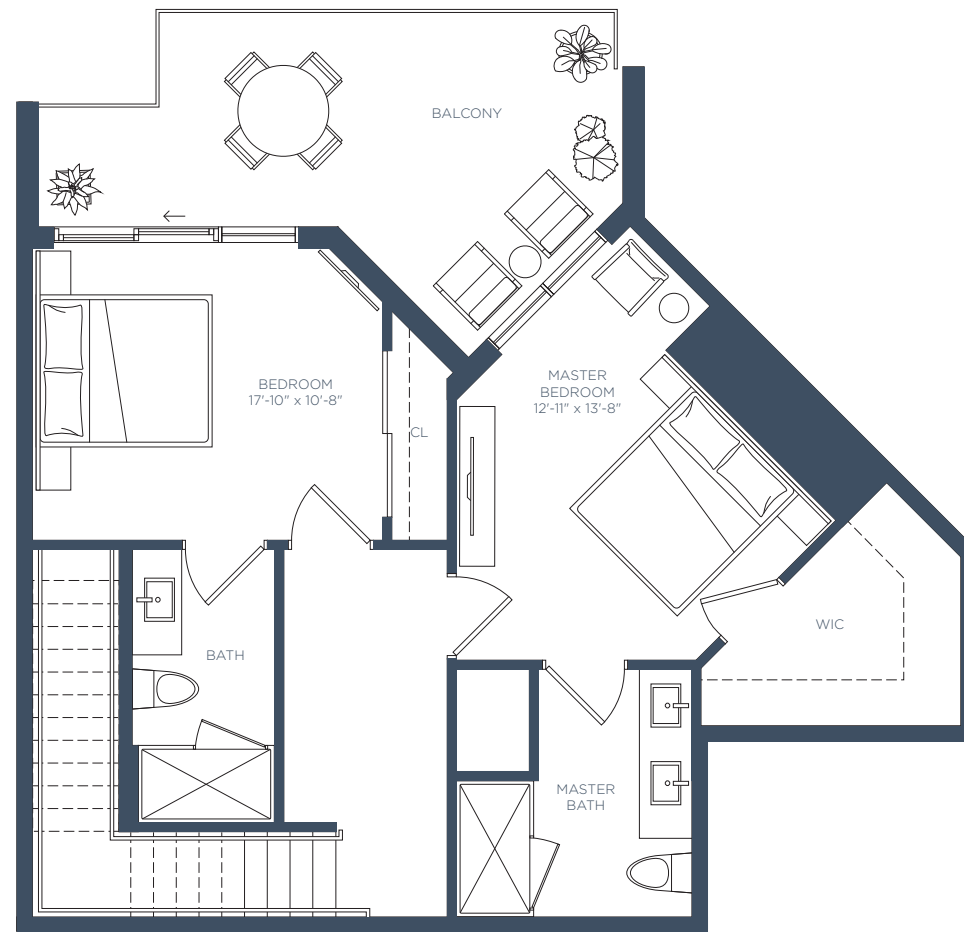

Residence TH2

3 BED / 3 BATH

INTERIOR 1,622 SF
EXTERIOR 277 SF

TOTAL 1,899 SF