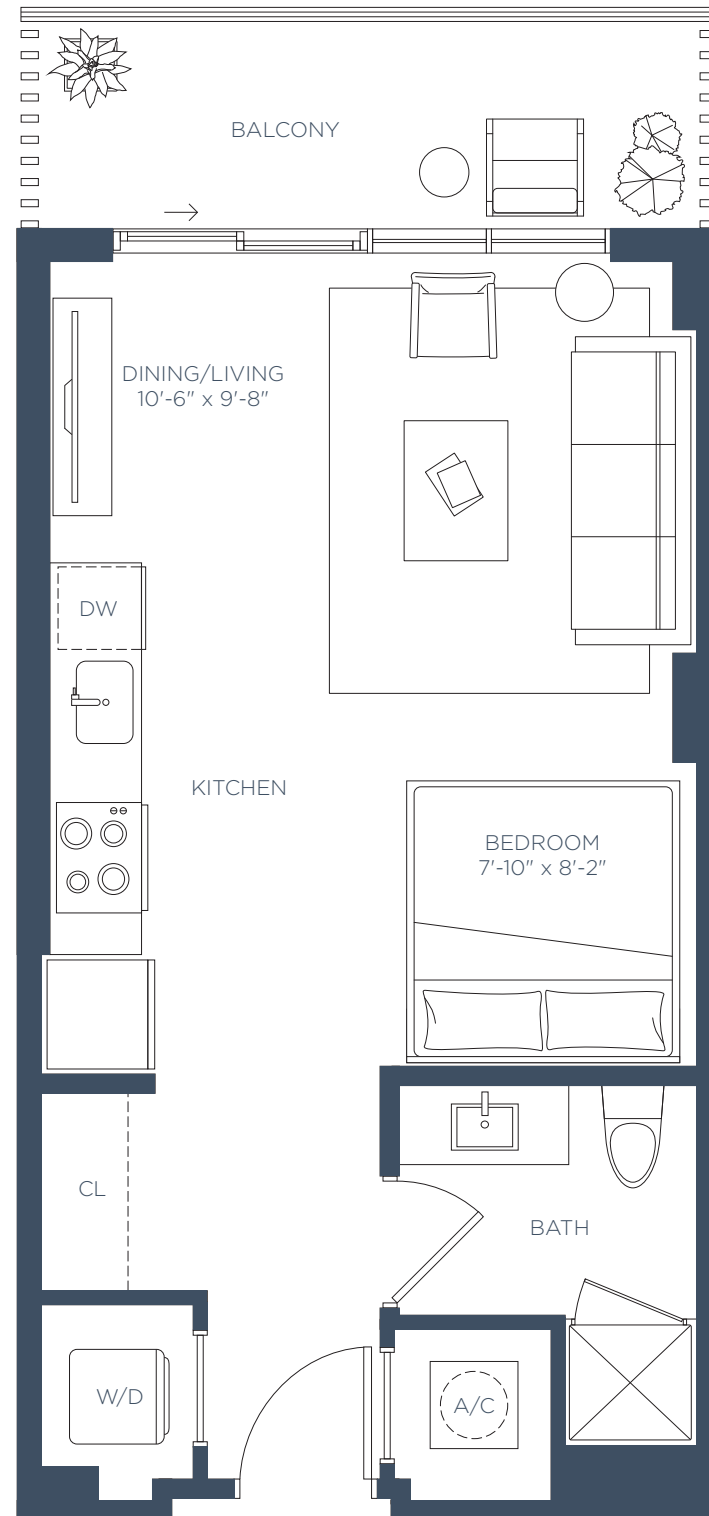

## STUDIO / 1 BATH

INTERIOR 481 SF  
EXTERIOR 57 SF  
-----  
TOTAL 538 SF

LEVEL 2-8

# Residence A1

1 BED / 1 BATH

INTERIOR 646 SF

EXTERIOR 74 SF

TOTAL 710 SF

LEVEL 2-5