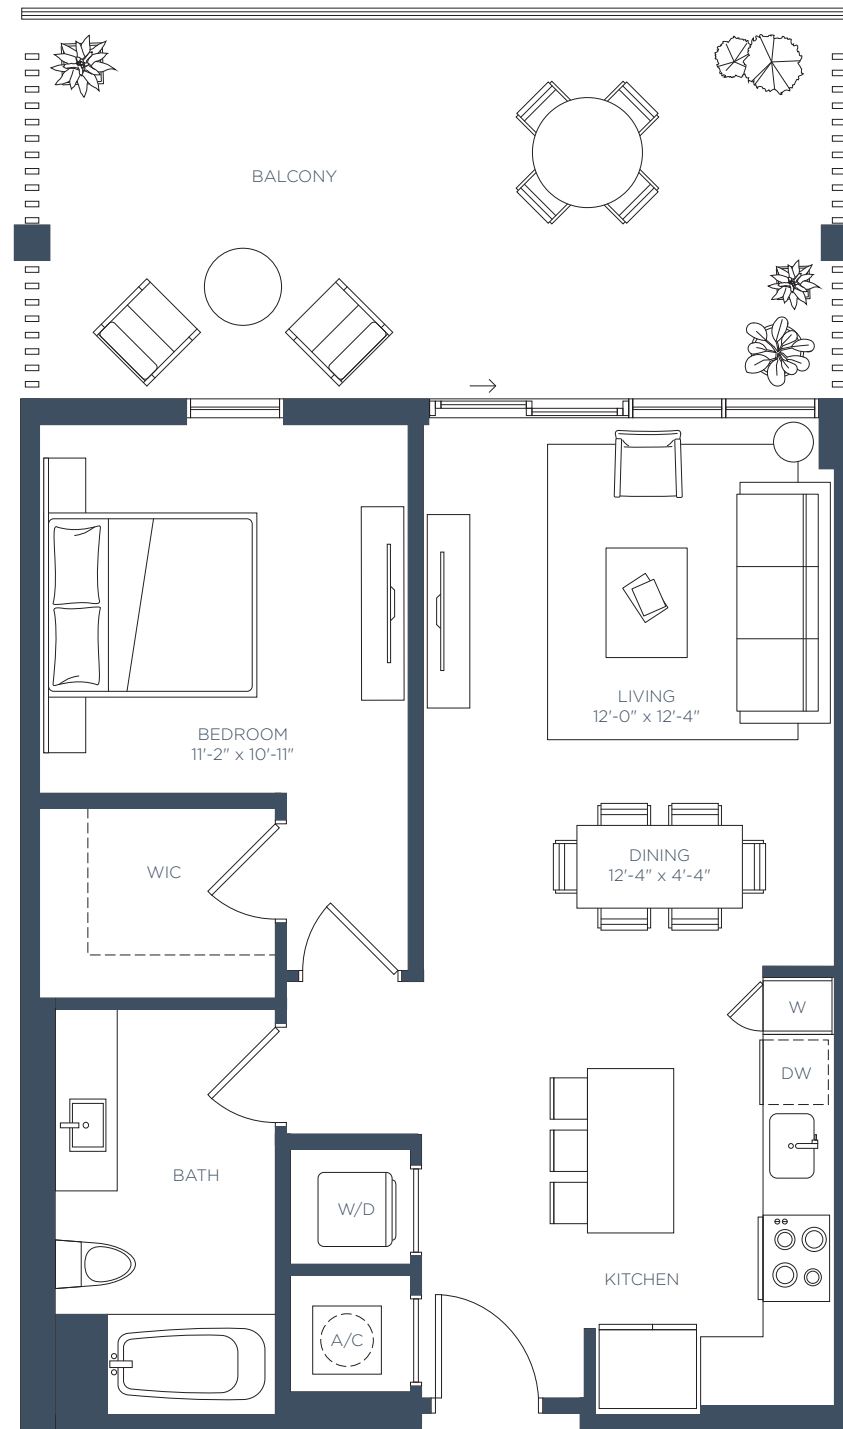

Residence A8

1 BED / 1 BATH

INTERIOR 764 SF
EXTERIOR 116 SF

TOTAL 880 SF