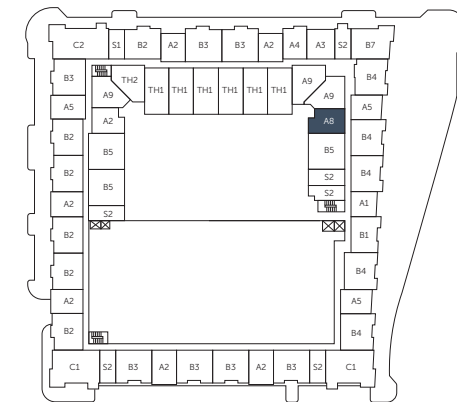

Residence A8

1 BED / 1 BATH

INTERIOR 764 SF
EXTERIOR 116 SF

TOTAL 880 SF

LEVEL 2