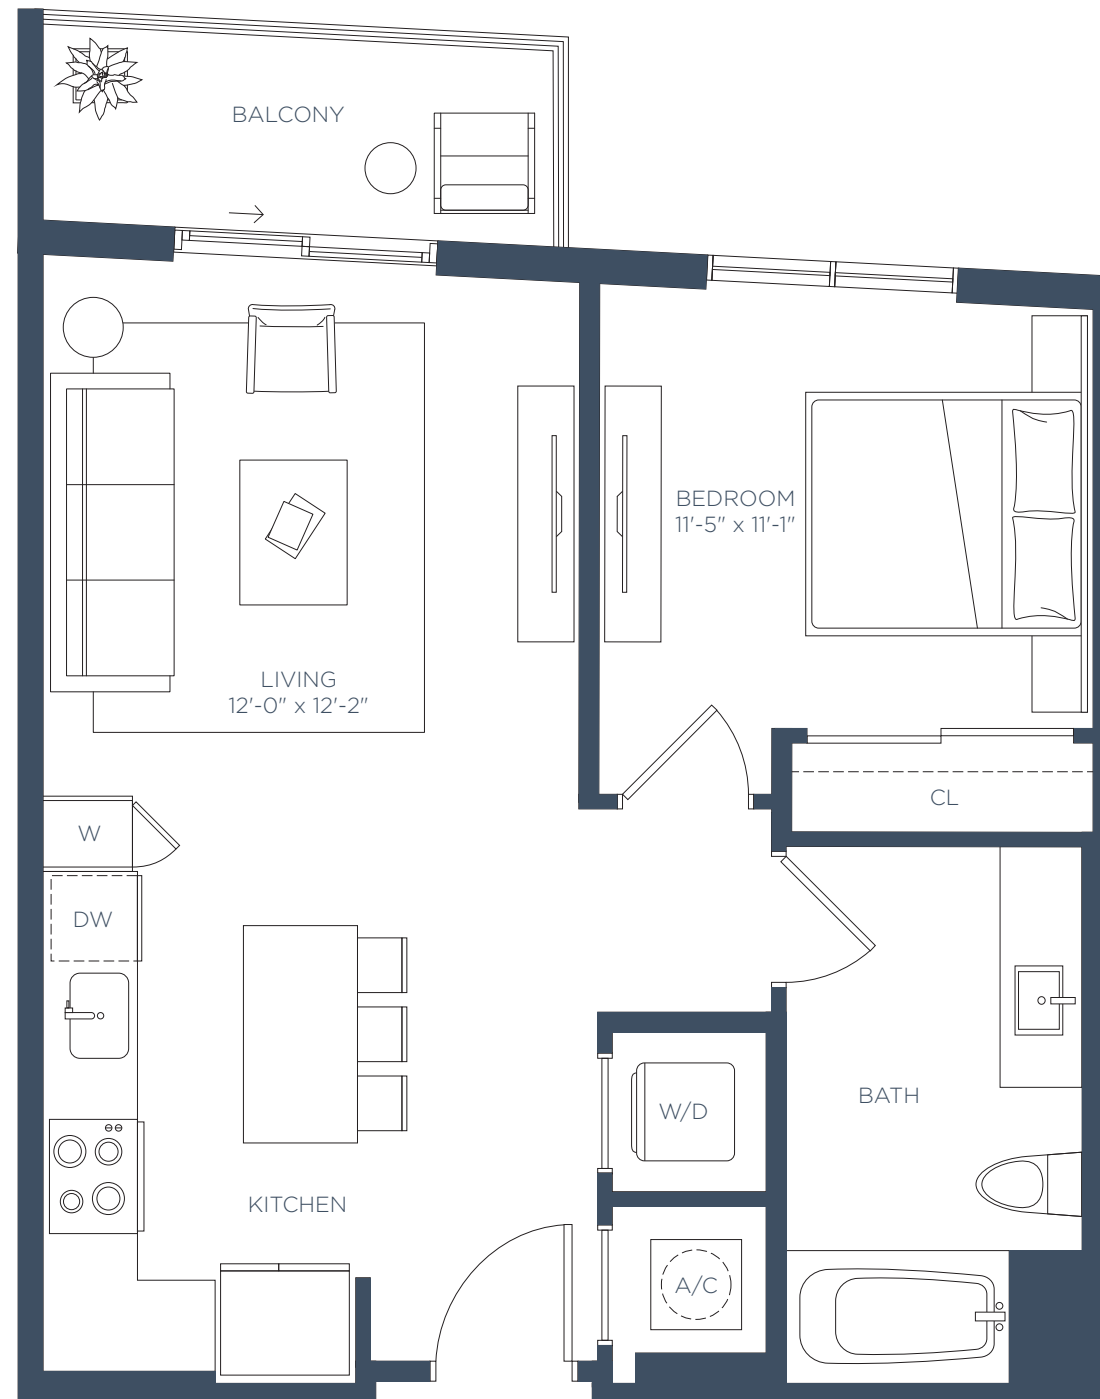

## STUDIO / 1 BATH

INTERIOR 481 SF  
EXTERIOR 57 SF  
-----  
TOTAL 538 SF

LEVEL 2-8

# Residence A1

1 BED / 1 BATH

INTERIOR 646 SF

EXTERIOR 74 SF

TOTAL 710 SF

LEVEL 2-5