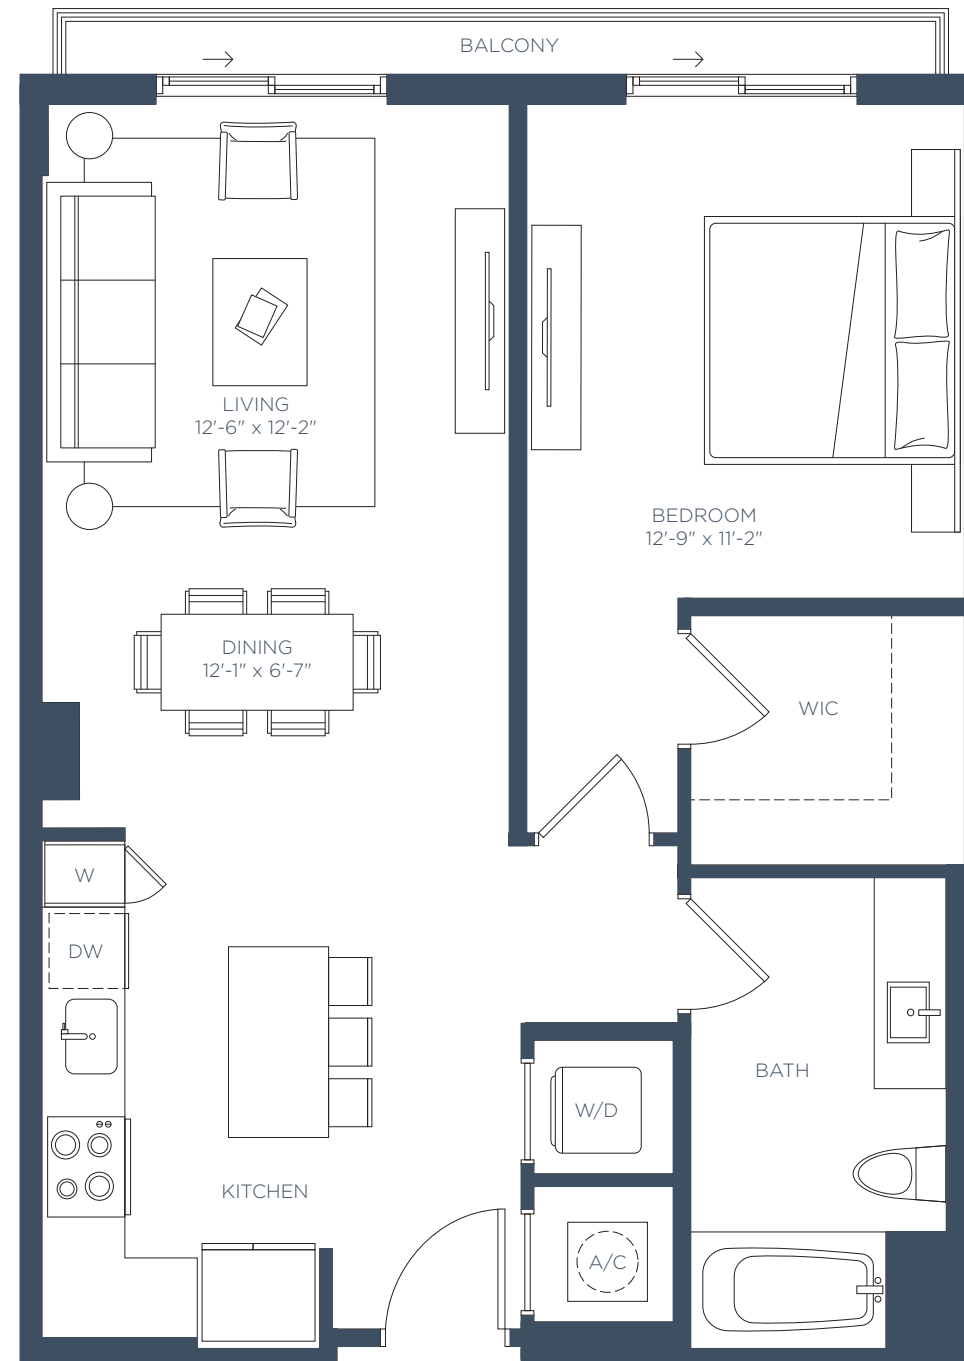

Residence A7

1 BED / 1 BATH

INTERIOR 827 SF

EXTERIOR 59 SF

TOTAL 886 SF