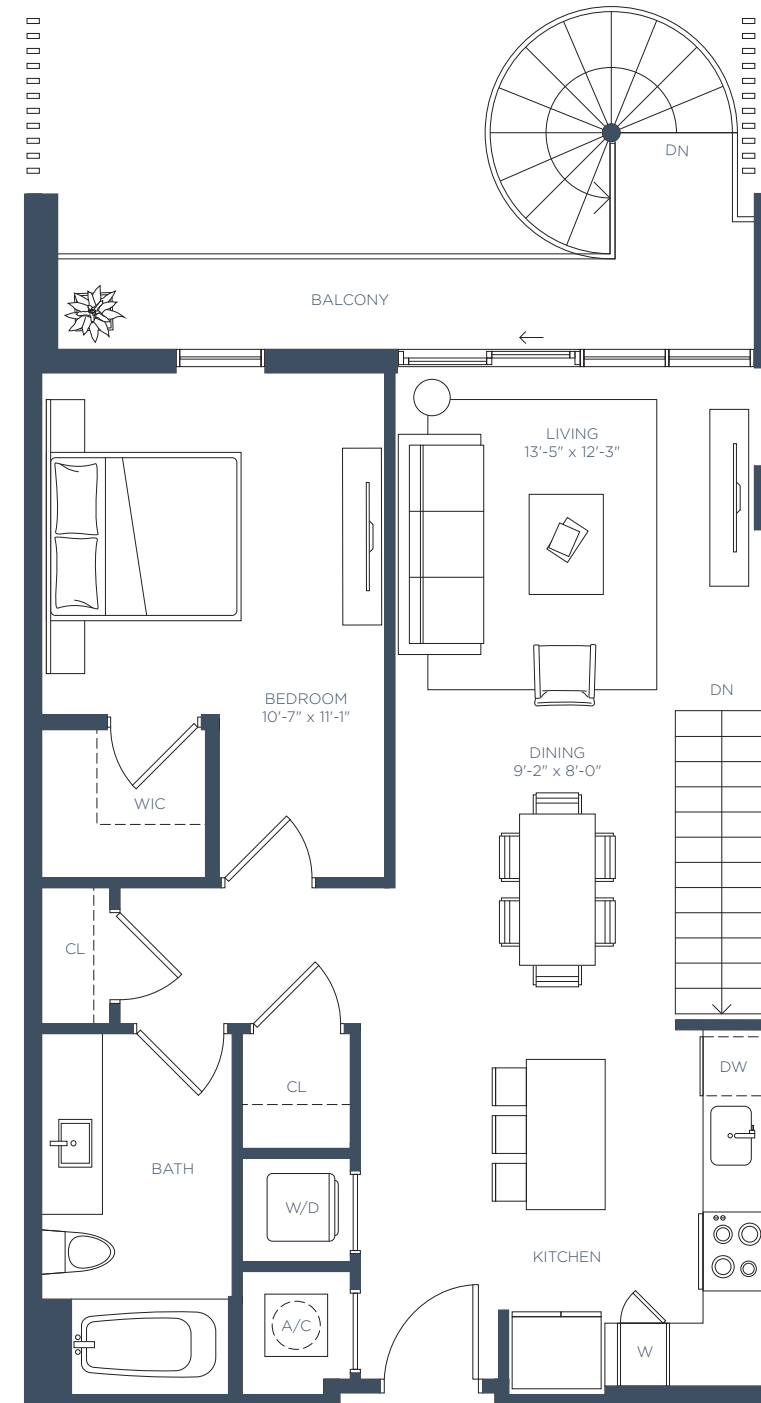

Residence TH1

3 BED / 3 BATH

INTERIOR 1,484 SF
EXTERIOR 316 SF

TOTAL 1,800 SF