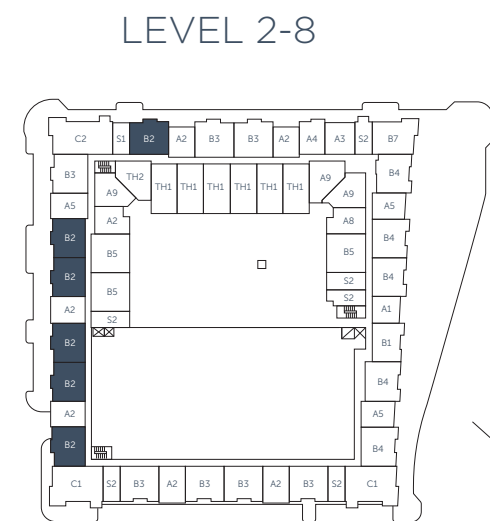

# Residence B1

2 BED / 2 BATH

INTERIOR 1,007 SF  
EXTERIOR 59 SF

TOTAL 1,066 SF

# Residence B2

2 BED / 2 BATH

INTERIOR 1,036 SF  
EXTERIOR 56 SF

TOTAL 1,092 SF