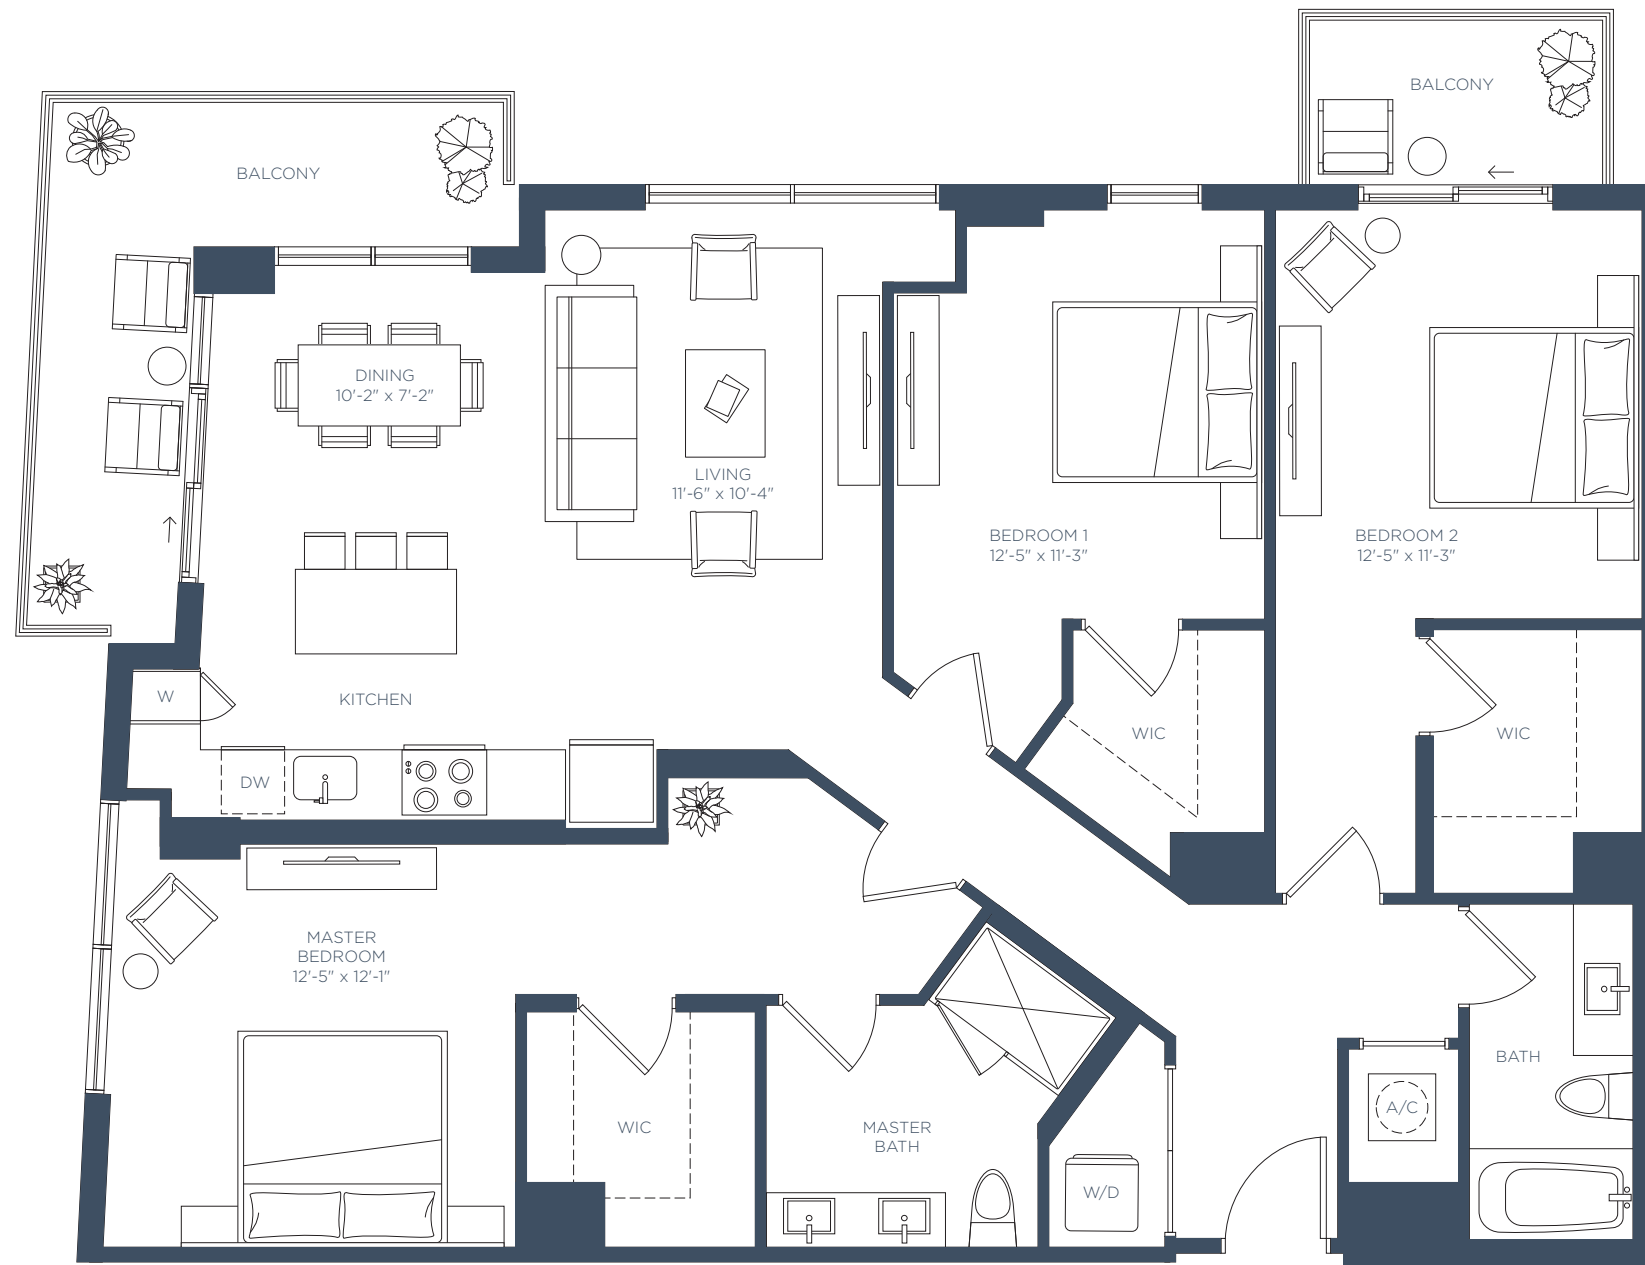

Residence C1

3 BED / 2 BATH

INTERIOR 1,519 SF
EXTERIOR 190 SF

TOTAL 1,709 SF