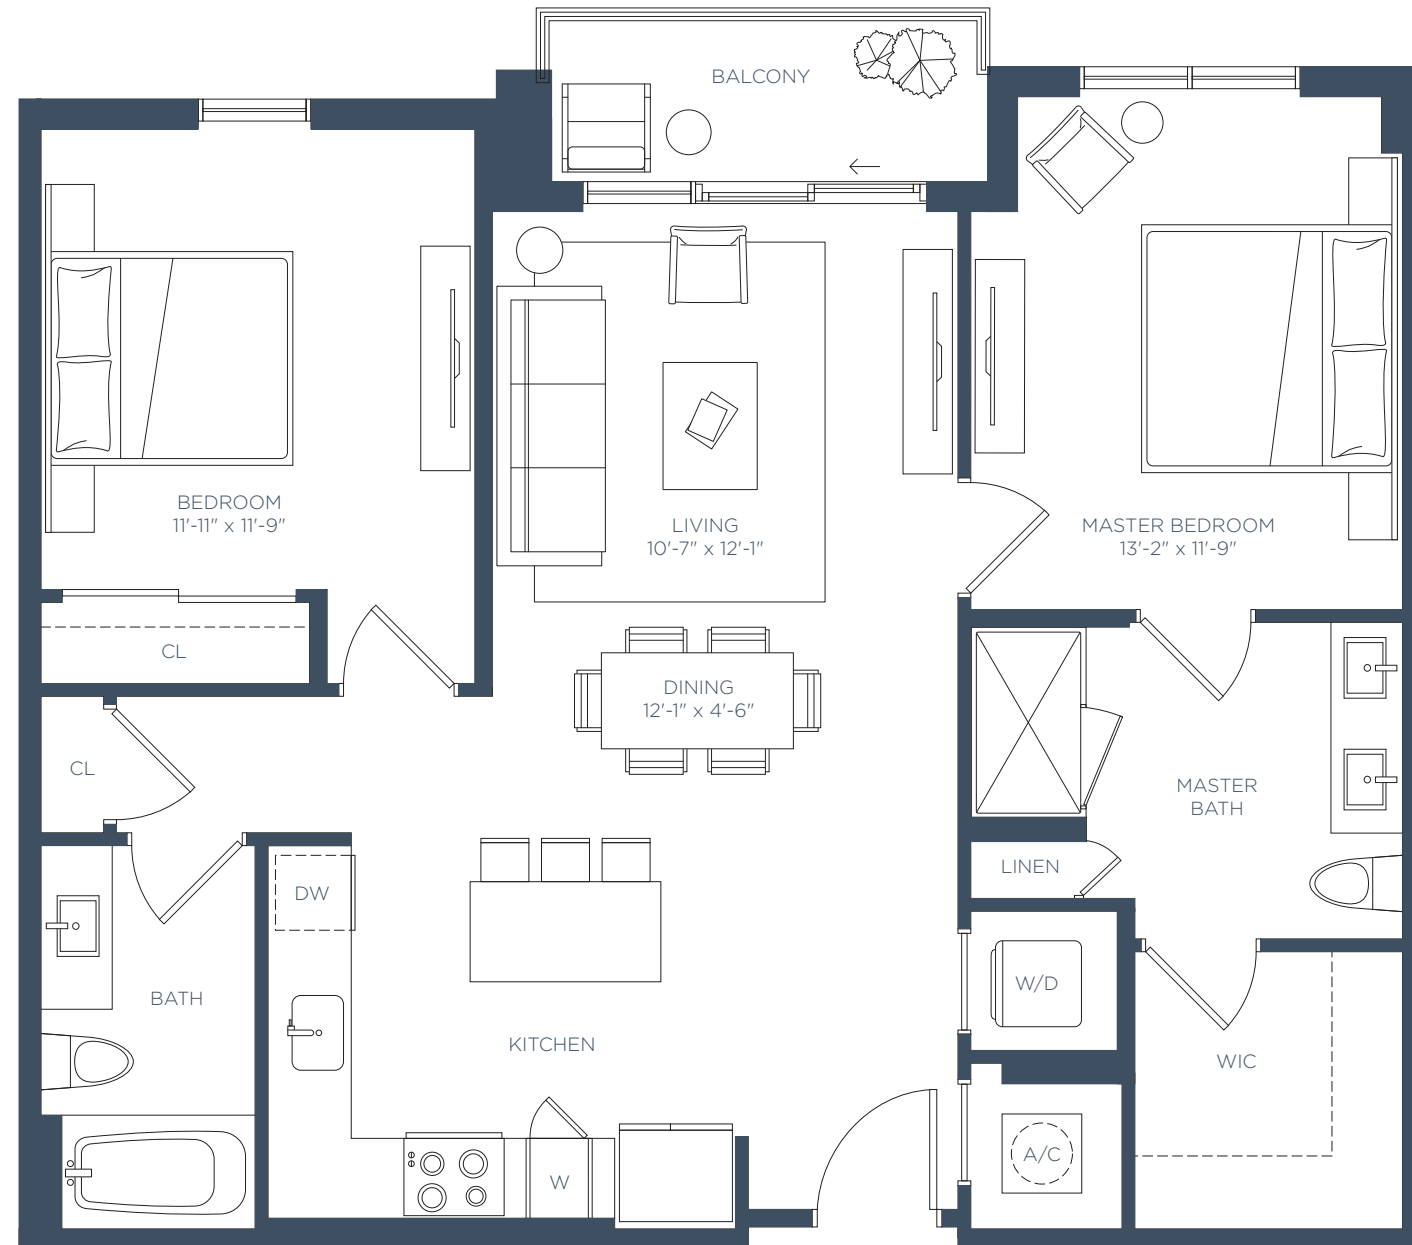

# Residence B1

2 BED / 2 BATH

INTERIOR 1,007 SF  
EXTERIOR 59 SF

TOTAL 1,066 SF

# Residence B2

2 BED / 2 BATH

INTERIOR 1,036 SF  
EXTERIOR 56 SF

TOTAL 1,092 SF