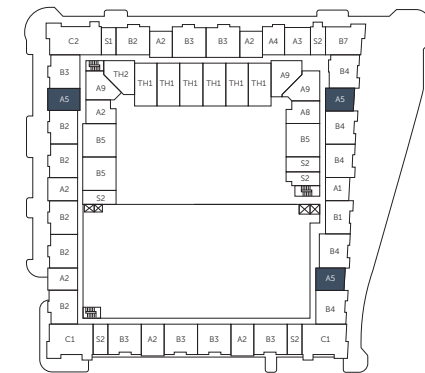

Residence A5

1 BED / 1 BATH

INTERIOR 765 SF
EXTERIOR 72 SF
TOTAL 837 SF

LEVEL 2-5