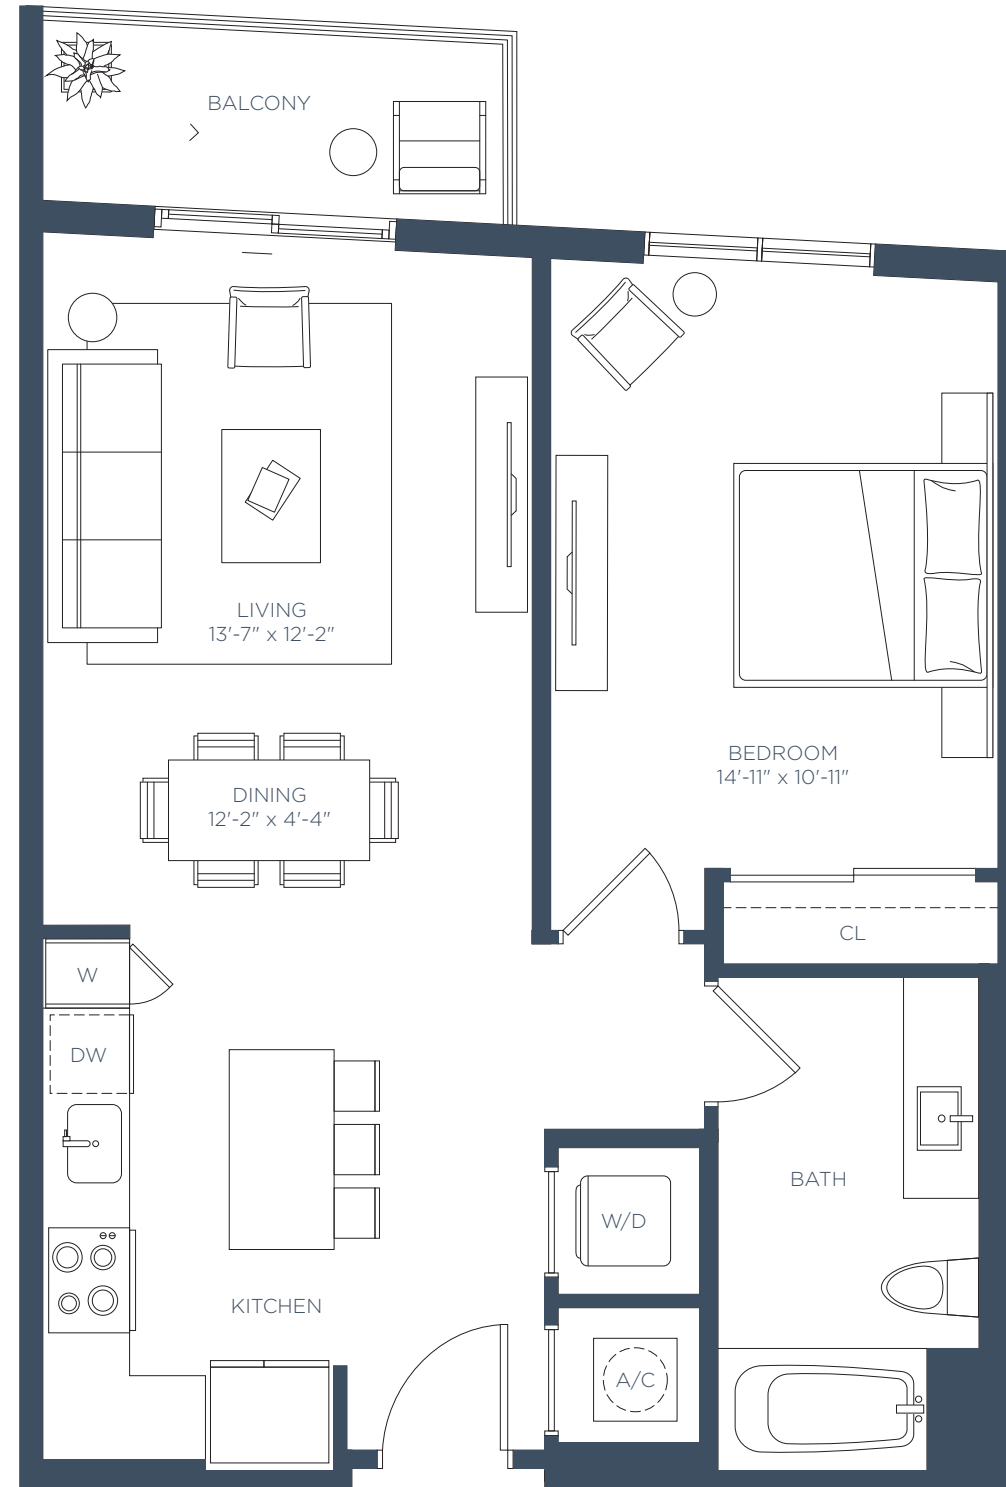

Residence A5

1 BED / 1 BATH

INTERIOR 765 SF
EXTERIOR 72 SF
TOTAL 837 SF