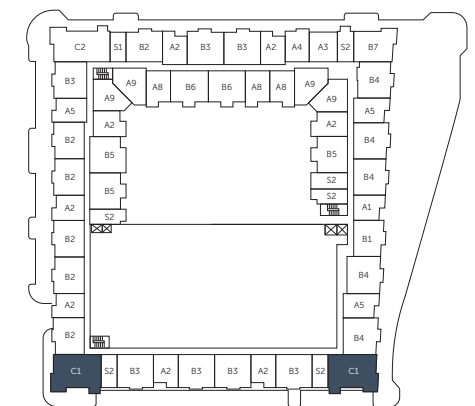

# Residence C1

3 BED / 2 BATH

INTERIOR 1,519 SF  
EXTERIOR 190 SF

TOTAL 1,709 SF

LEVEL 2-8