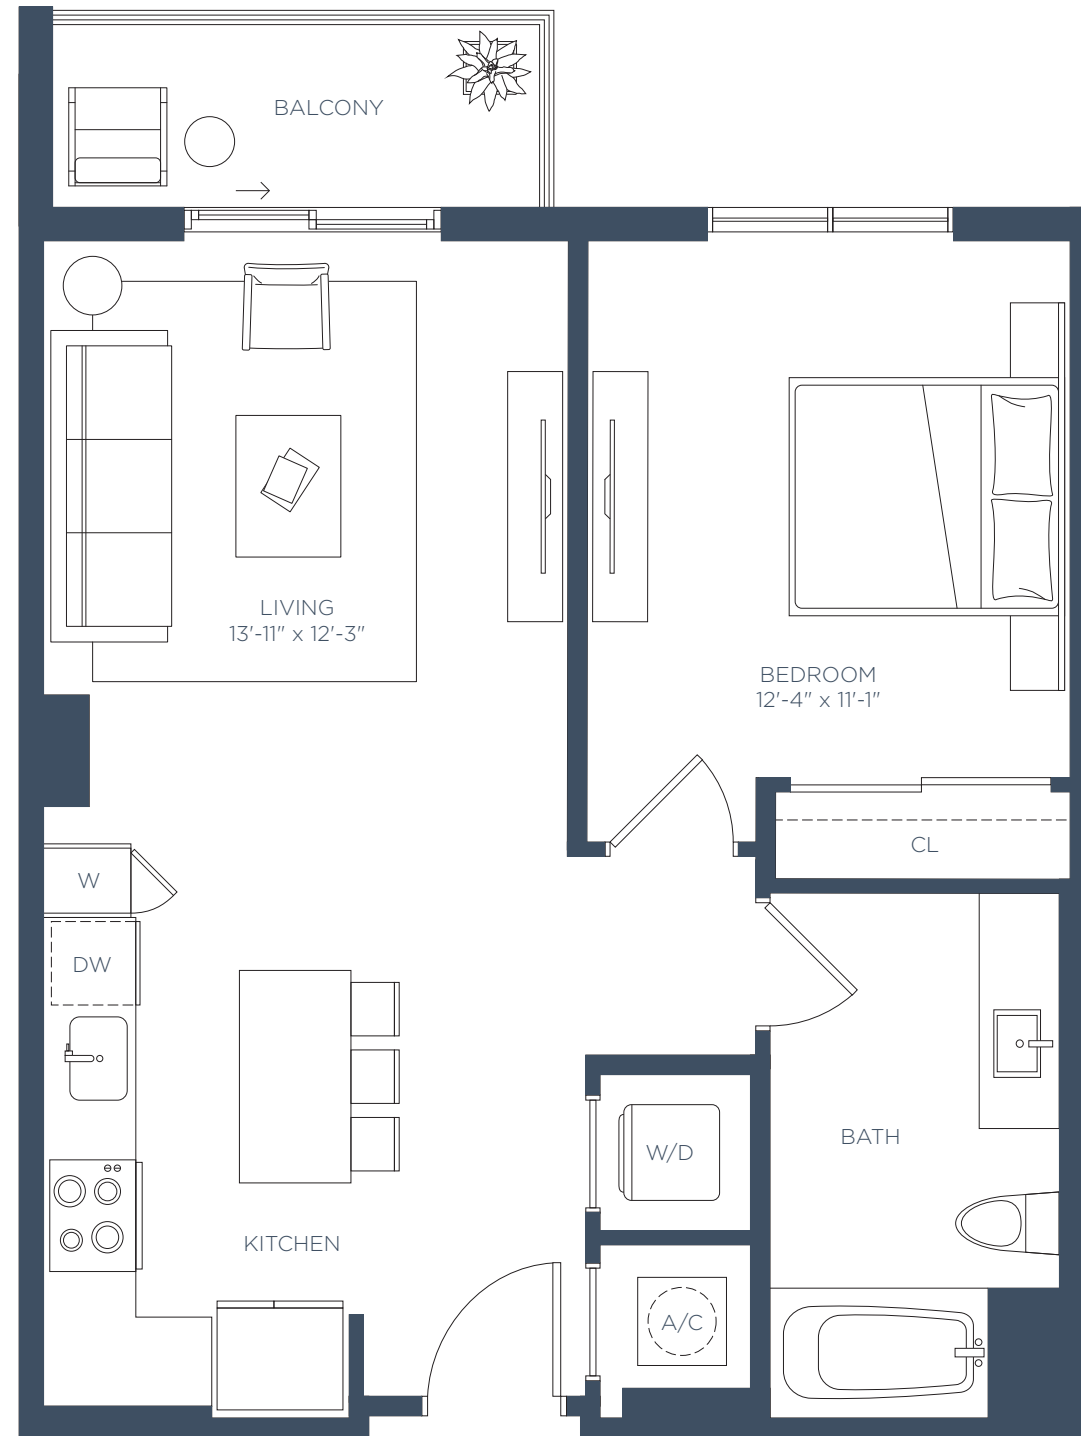

## STUDIO / 1 BATH

INTERIOR 481 SF  
EXTERIOR 57 SF  
-----  
TOTAL 538 SF

LEVEL 2-8

# Residence A1

1 BED / 1 BATH

INTERIOR 646 SF

EXTERIOR 74 SF

TOTAL 710 SF

LEVEL 2-5

# Residence A2

1 BED / 1 BATH

INTERIOR 687 SF  
EXTERIOR 76 SF

TOTAL 762 SF

LEVEL 2-5

LEVEL 6-7

LEVEL 8