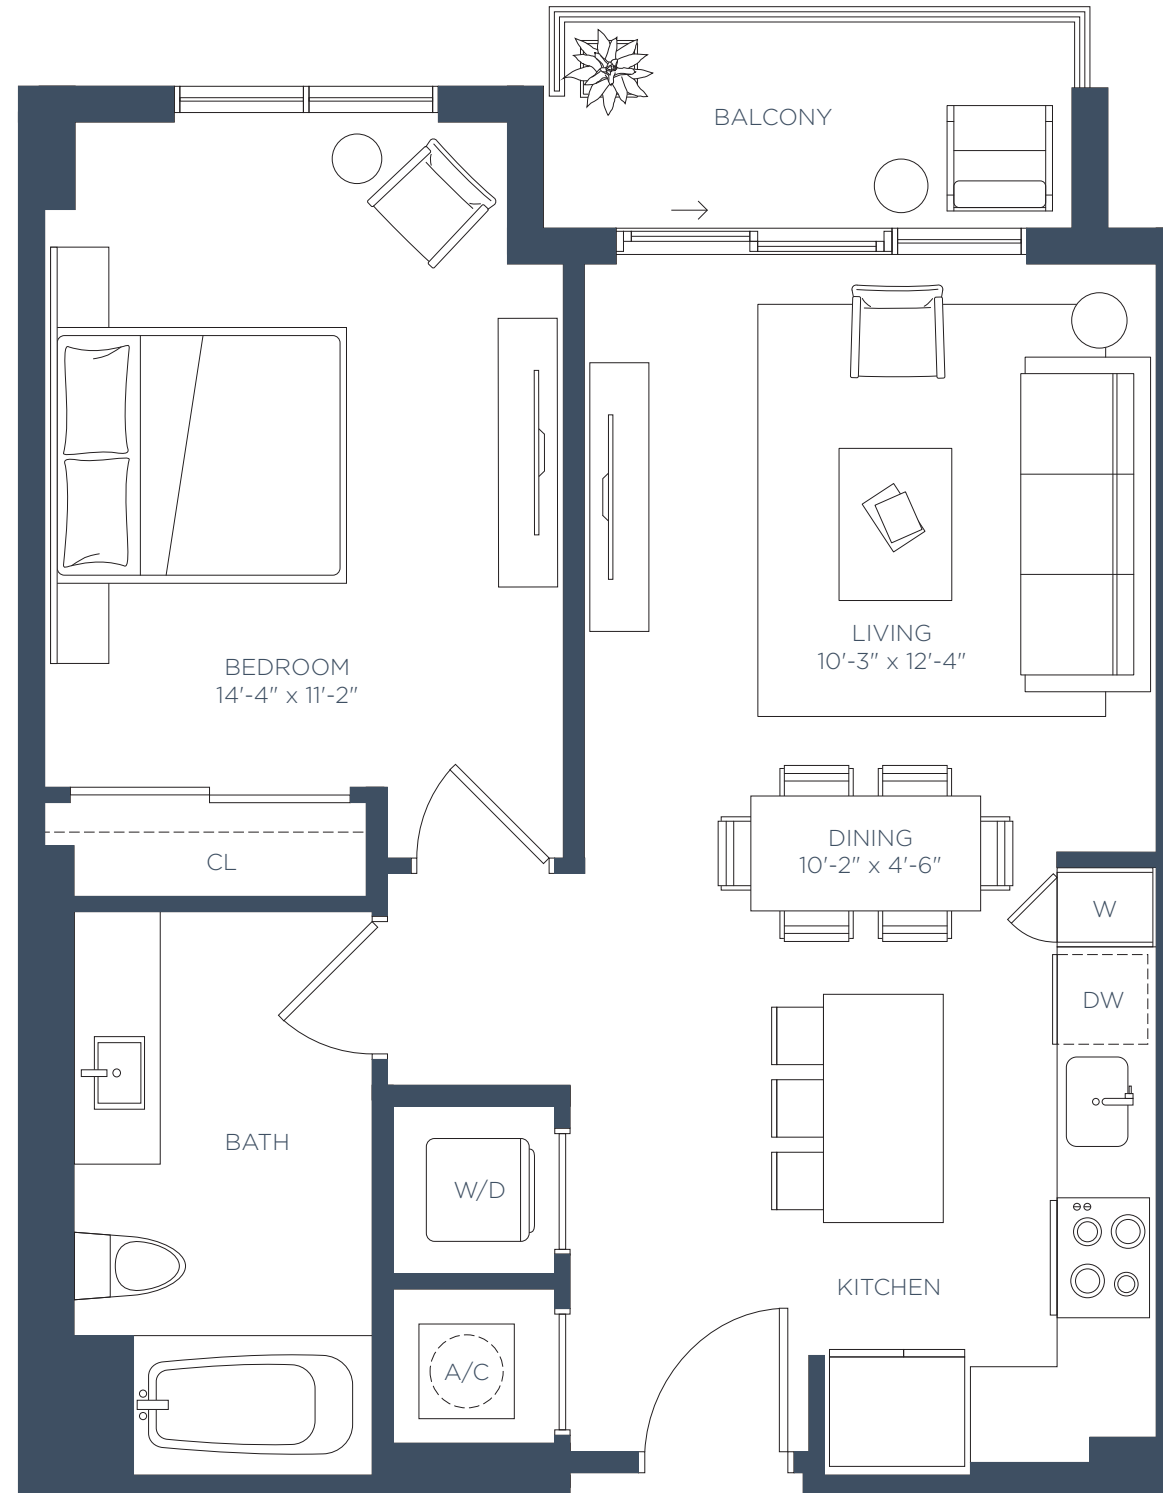

# Residence A3

1 BED / 1 BATH

INTERIOR 750 SF  
EXTERIOR 51 SF

TOTAL 801 SF

# Residence A4

1 BED / 1 BATH

INTERIOR 708 SF  
EXTERIOR 65 SF  
TOTAL 773 SF