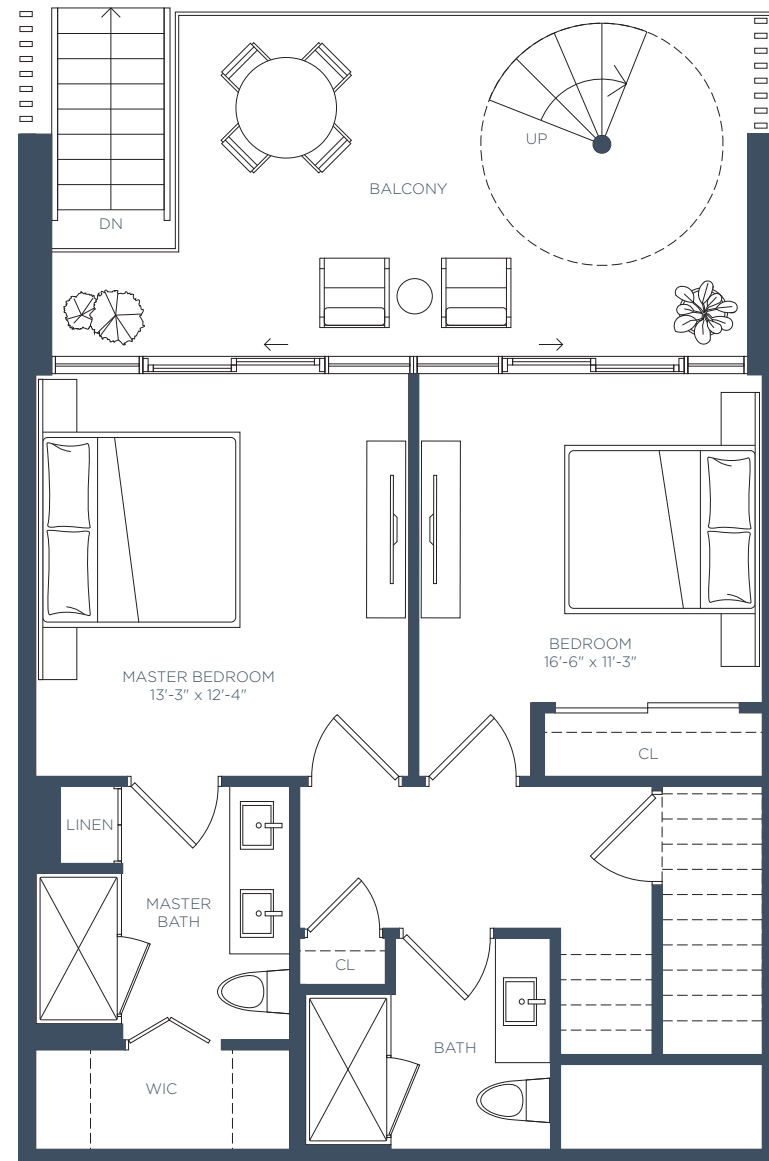

Residence TH1

3 BED / 3 BATH

INTERIOR 1,484 SF
EXTERIOR 316 SF

TOTAL 1,800 SF