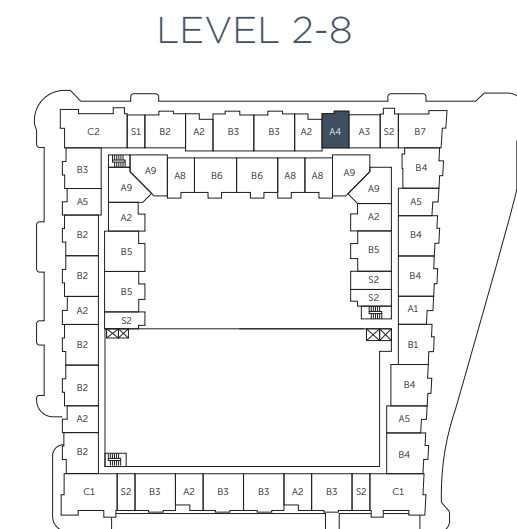

# Residence A3

1 BED / 1 BATH

INTERIOR 750 SF  
EXTERIOR 51 SF

TOTAL 801 SF

# Residence A4

1 BED / 1 BATH

INTERIOR 708 SF  
EXTERIOR 65 SF  
TOTAL 773 SF