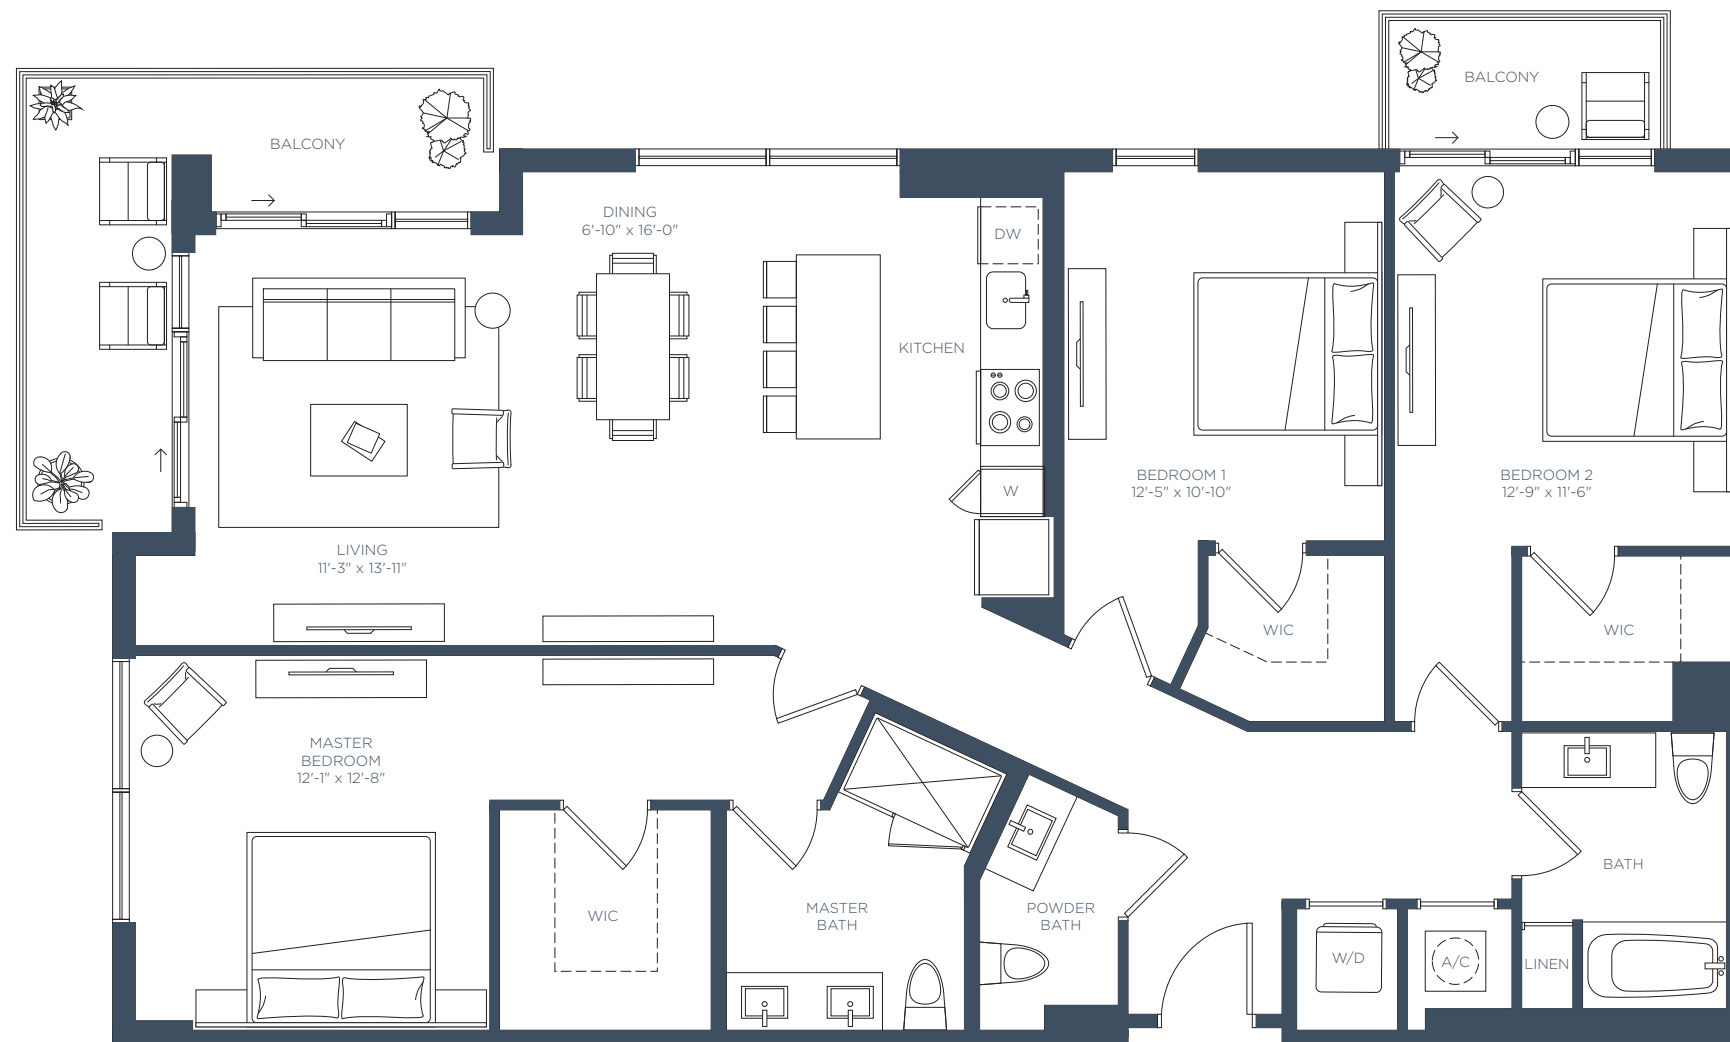

# Residence C2

3 BED / 2.5 BATH

INTERIOR 1,653 SF  
EXTERIOR 193 SF

TOTAL 1,846 SF