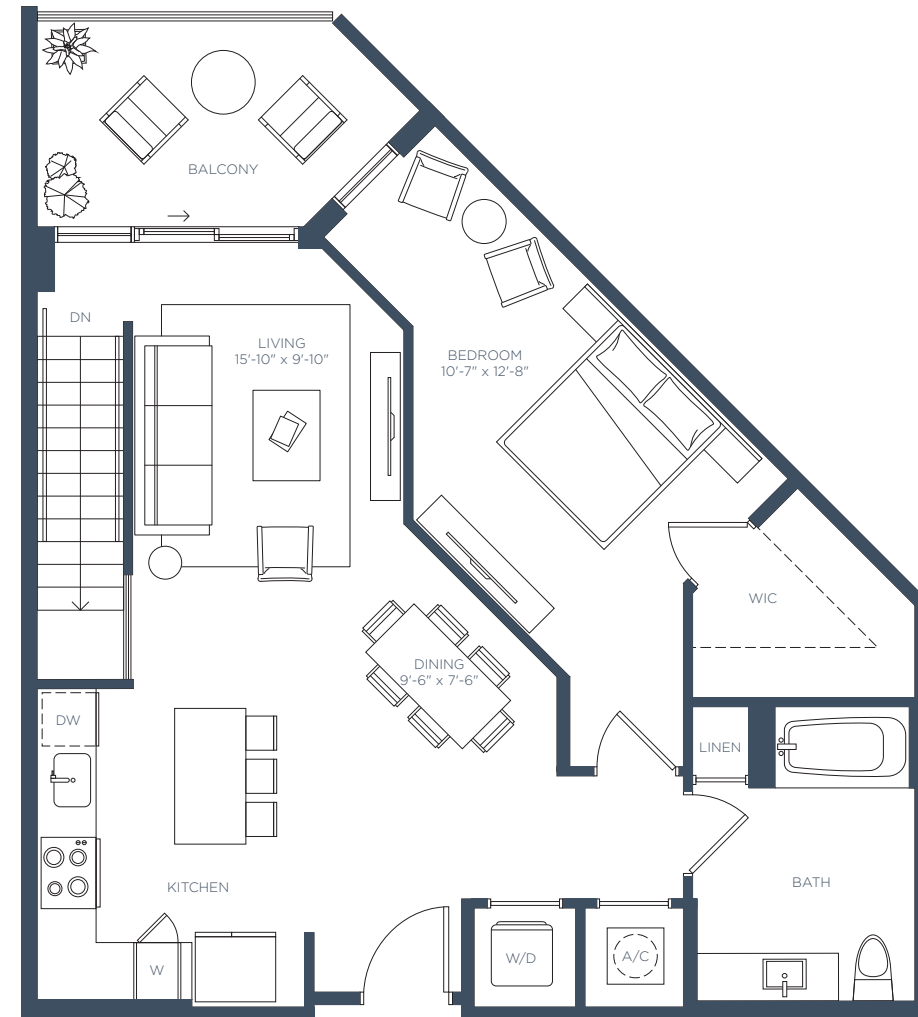

Residence TH2

3 BED / 3 BATH

INTERIOR 1,622 SF
EXTERIOR 277 SF

TOTAL 1,899 SF