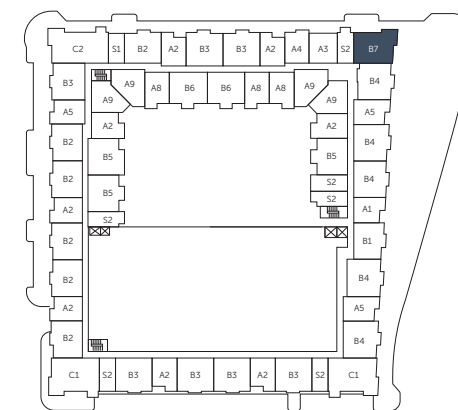

# Residence B7

2 BED / 2 BATH

INTERIOR 1,139 SF  
EXTERIOR 135 SF

TOTAL 1,274 SF

LEVEL 2-8