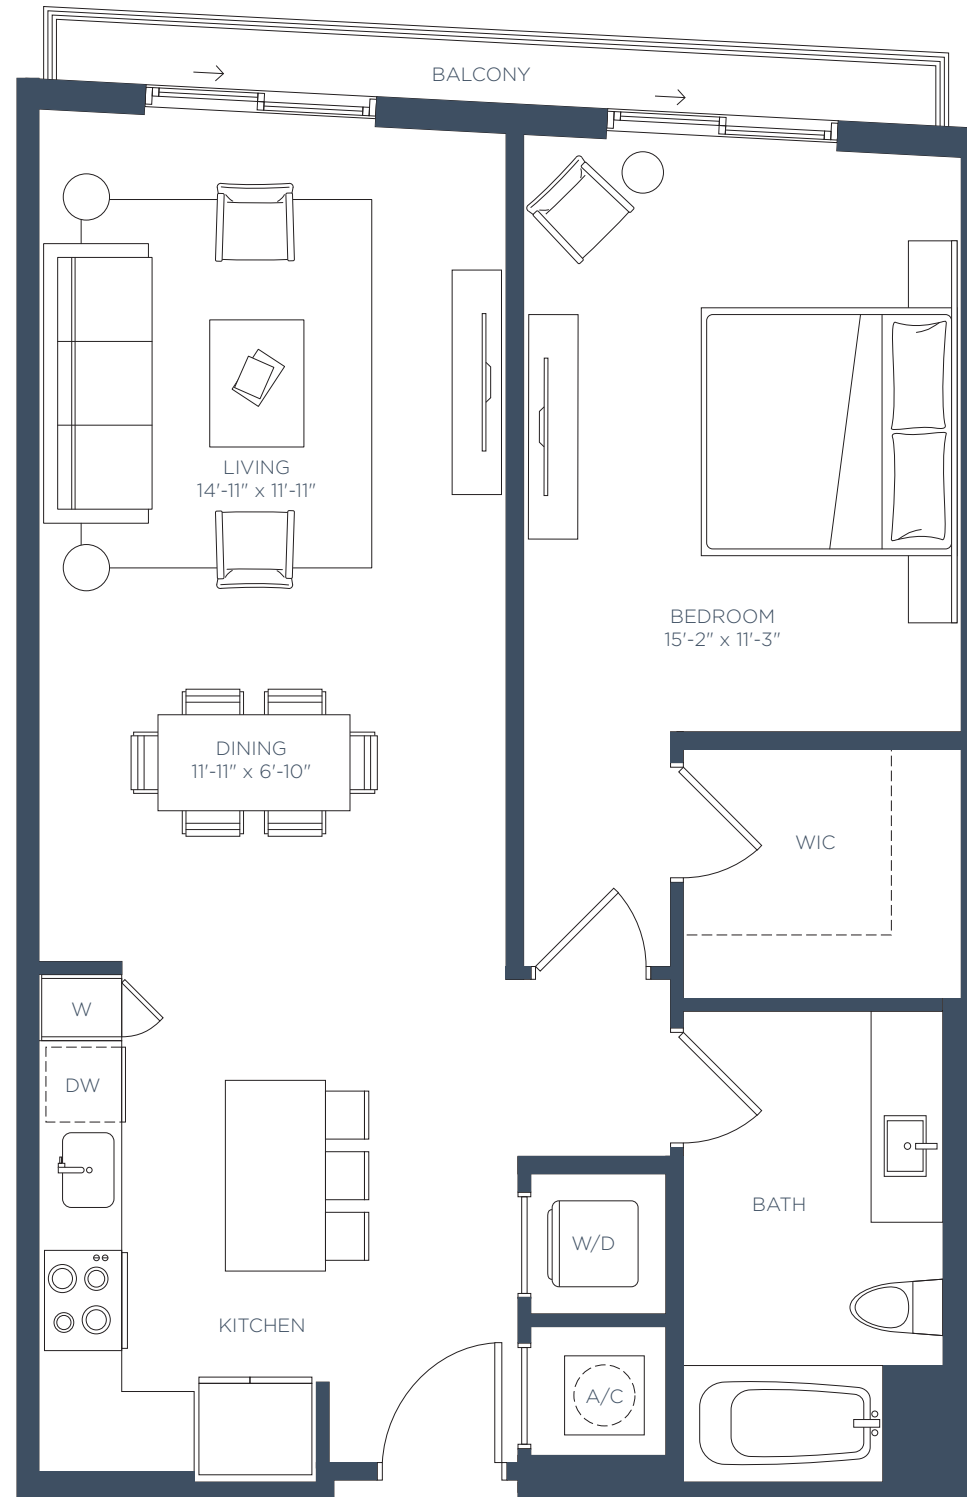

# Residence A5

1 BED / 1 BATH

INTERIOR 765 SF  
EXTERIOR 72 SF  
TOTAL 837 SF

LEVEL 2-5

LEVEL 6-7

LEVEL 8

# Residence A6

1 BED / 1 BATH

INTERIOR 895 SF

EXTERIOR 46 SF

TOTAL 941 SF

LEVEL 6-7