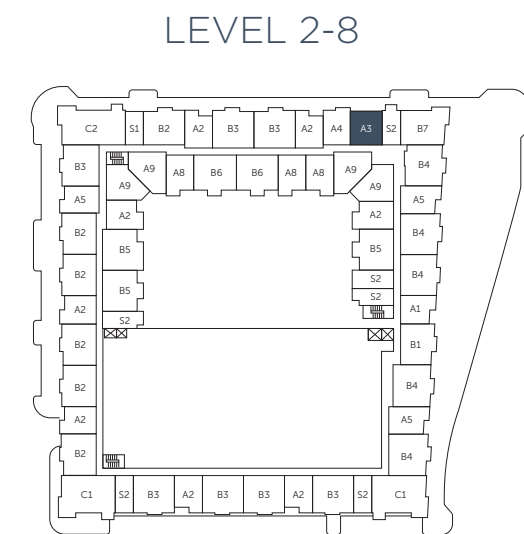

# Residence A2

1 BED / 1 BATH

INTERIOR 687 SF  
EXTERIOR 76 SF

TOTAL 762 SF

LEVEL 2-5

LEVEL 6-7

LEVEL 8

# Residence A3

1 BED / 1 BATH

INTERIOR 750 SF  
EXTERIOR 51 SF

TOTAL 801 SF