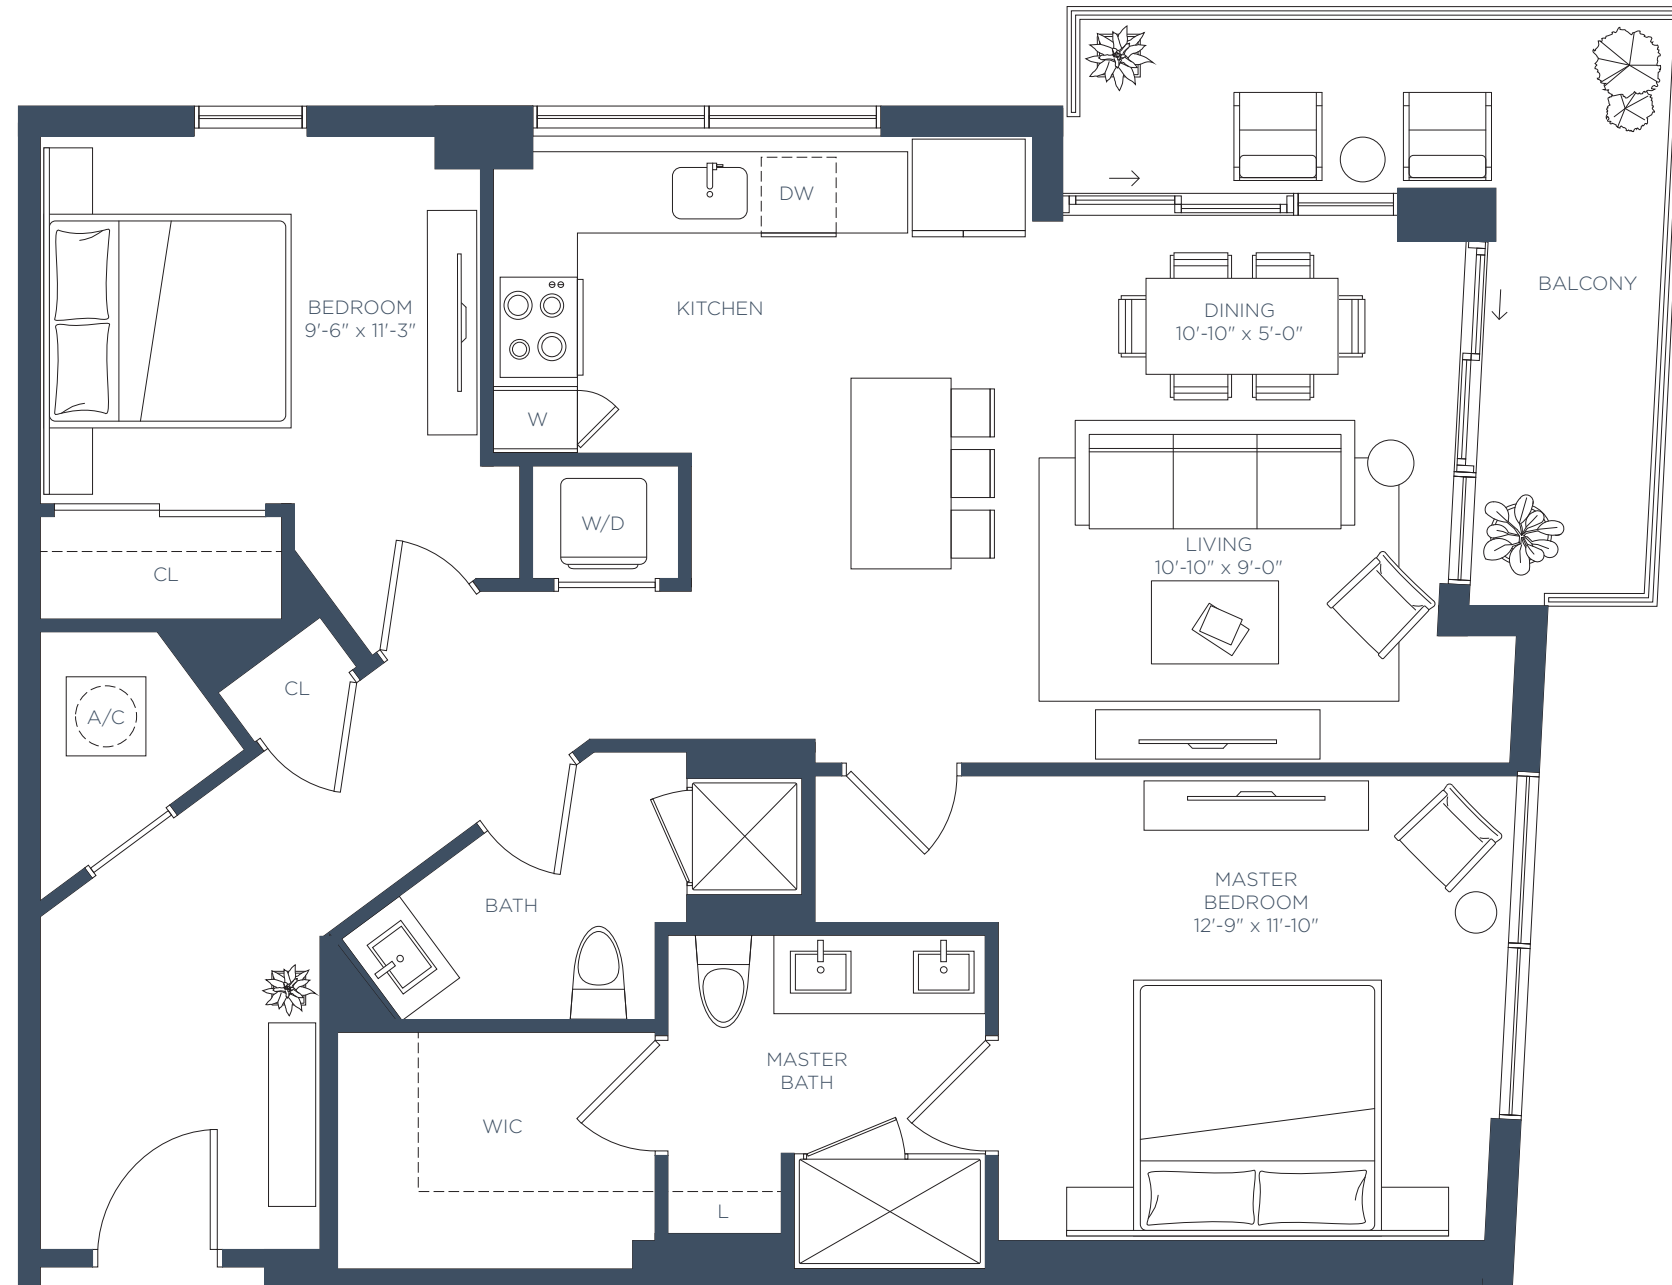

Residence B7

2 BED / 2 BATH

INTERIOR 1,139 SF
EXTERIOR 135 SF

TOTAL 1,274 SF