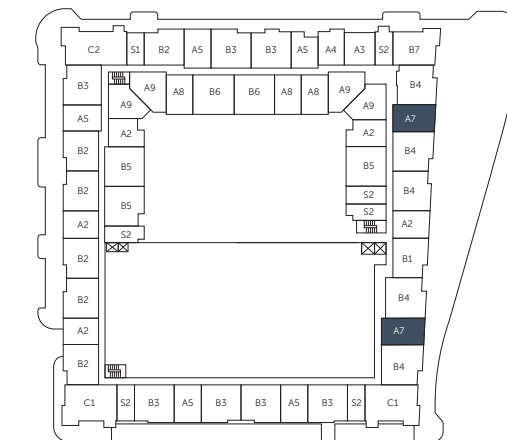

# Residence A7

1 BED / 1 BATH

INTERIOR 827 SF

EXTERIOR 59 SF

TOTAL 886 SF

LEVEL 6-7

LEVEL 8