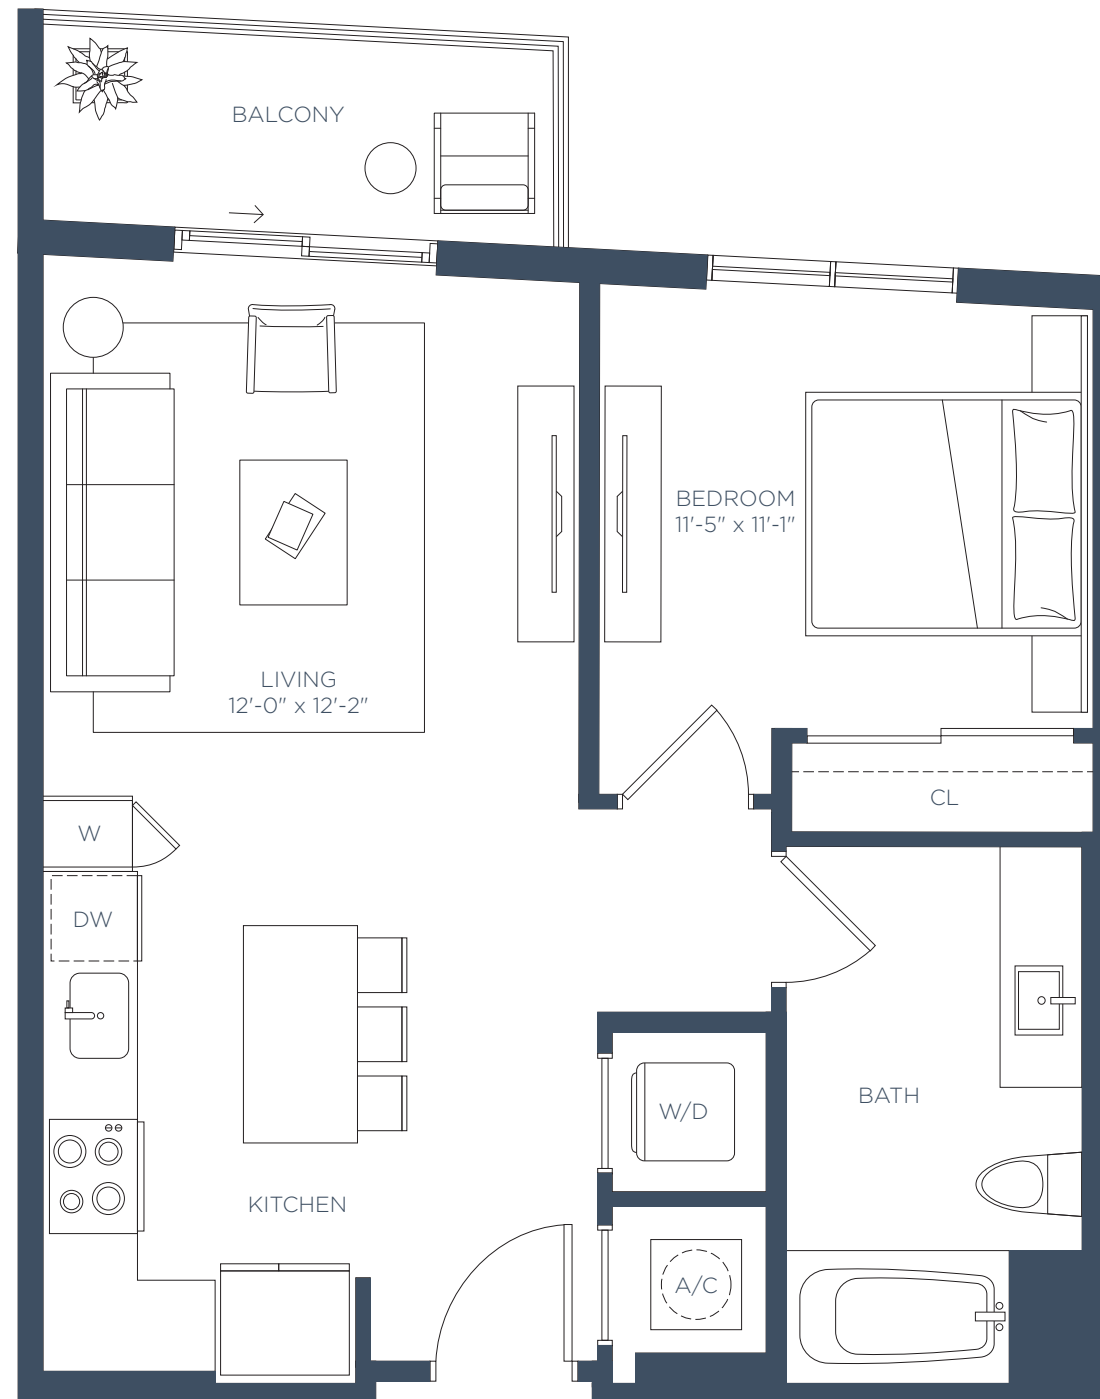

Residence A1

1 BED / 1 BATH

INTERIOR 646 SF

EXTERIOR 74 SF

TOTAL 710 SF

LEVEL 2-5