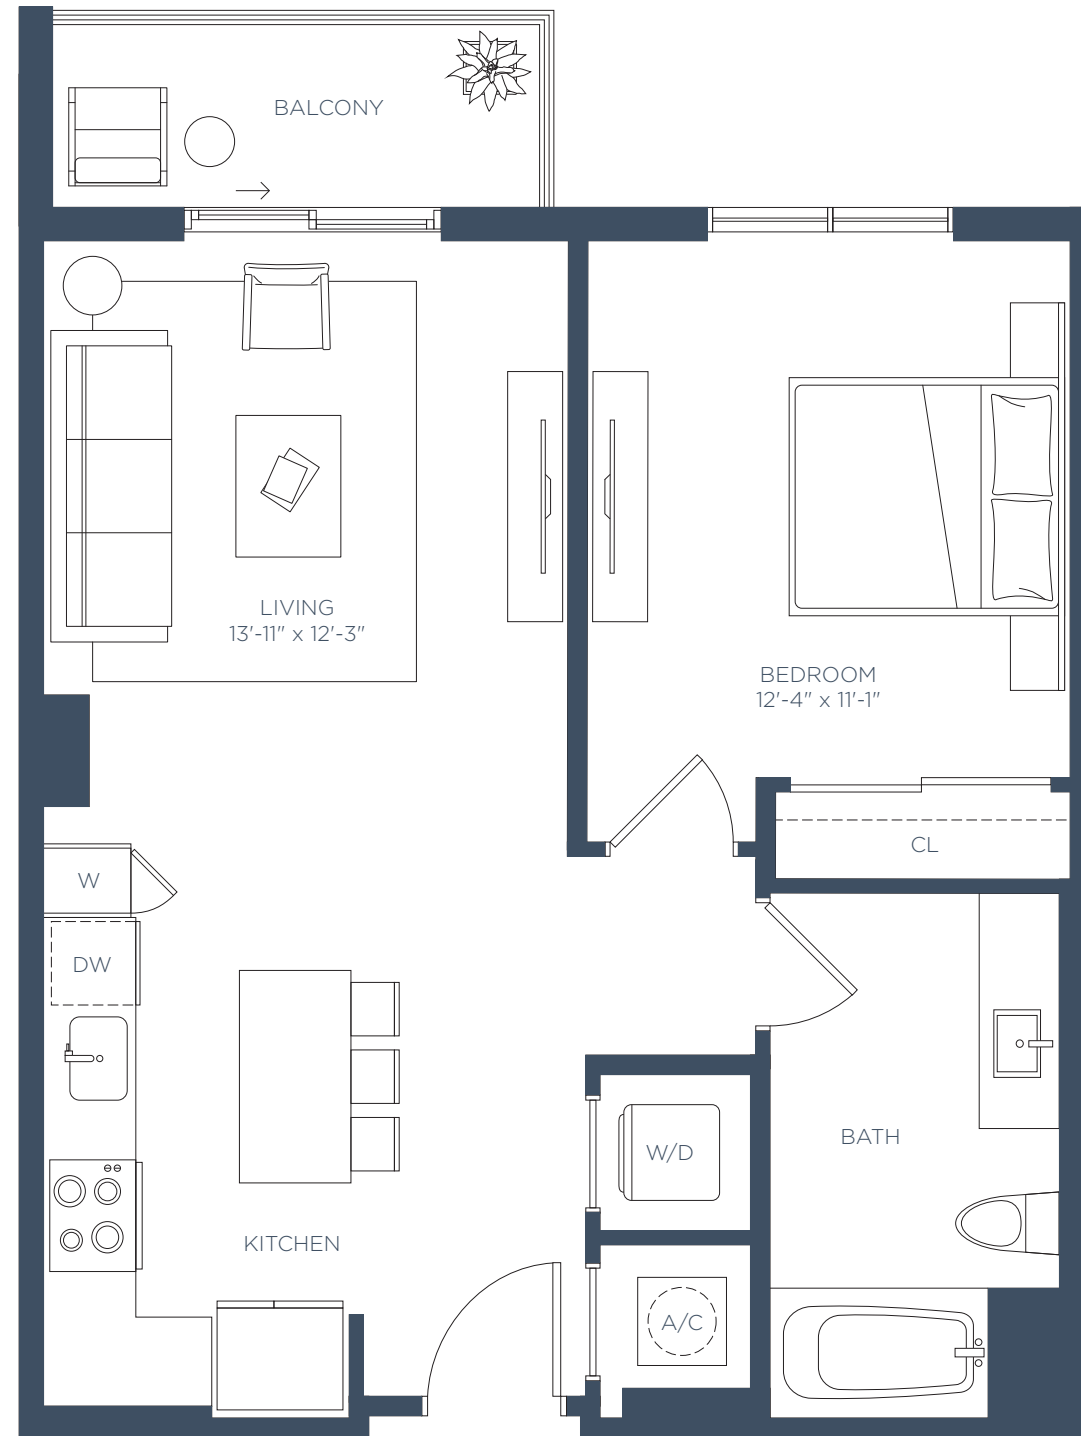

Residence A2

1 BED / 1 BATH

INTERIOR 687 SF
EXTERIOR 76 SF

TOTAL 762 SF

LEVEL 2-5

LEVEL 6-7

LEVEL 8