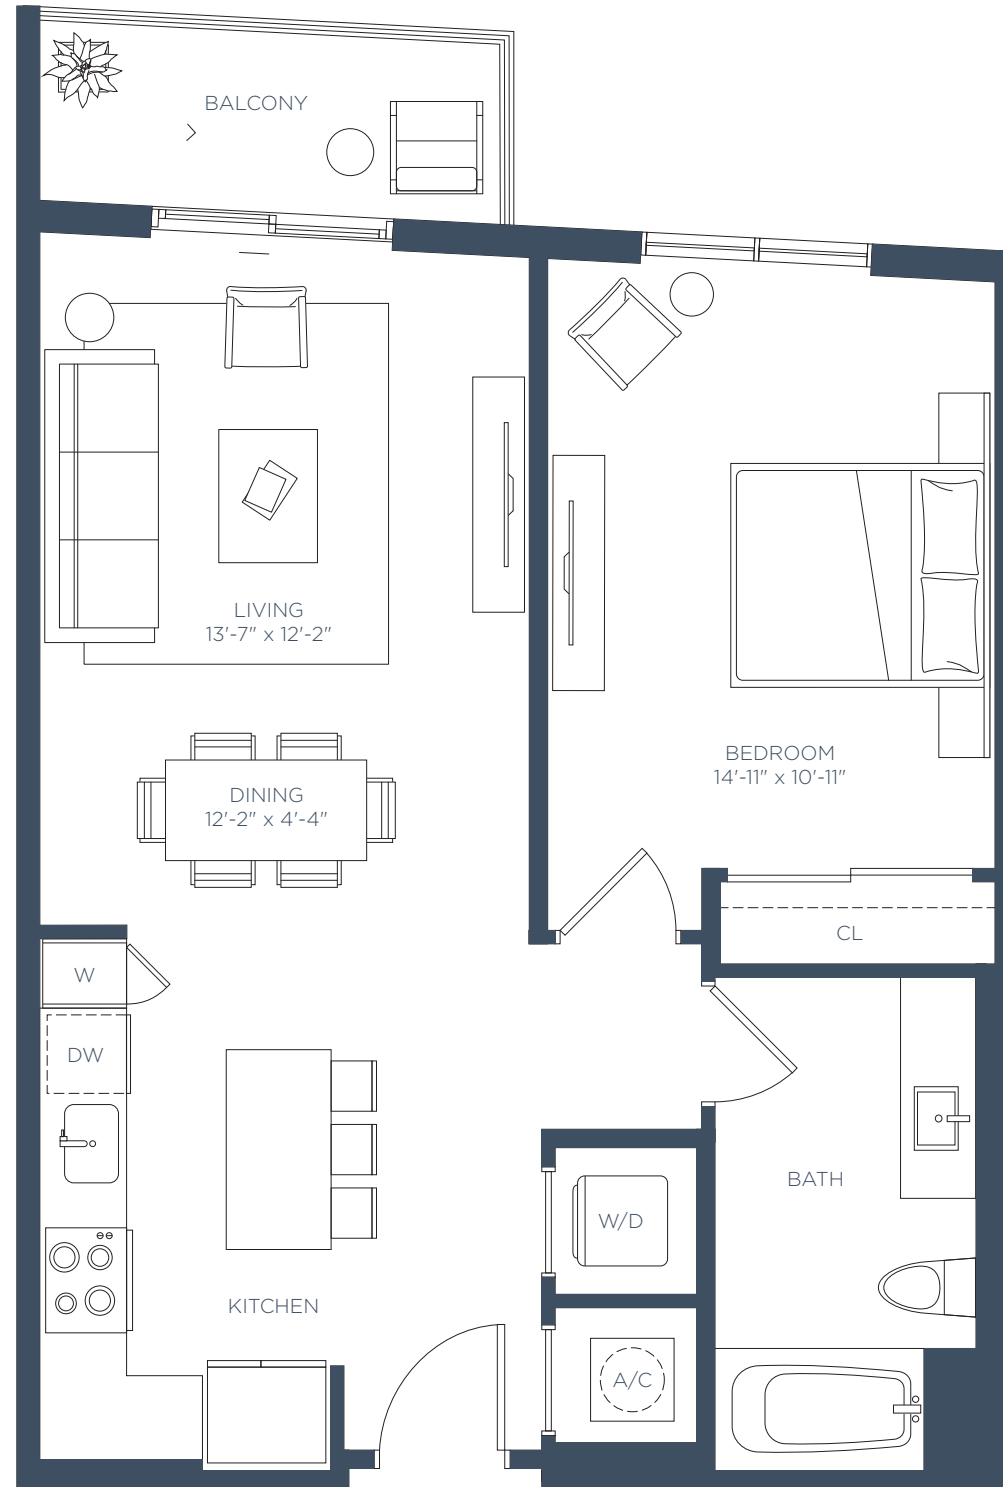

Residence A5

1 BED / 1 BATH

INTERIOR 765 SF

EXTERIOR 72 SF

TOTAL 837 SF

LEVEL 2-5

LEVEL 6-7

LEVEL 8