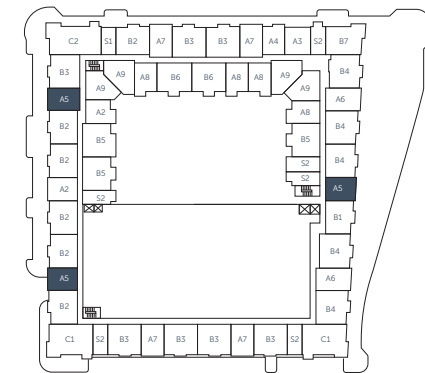

Residence A5

1 BED / 1 BATH

INTERIOR 765 SF

EXTERIOR 72 SF

TOTAL 837 SF

LEVEL 2-5

LEVEL 6-7

LEVEL 8