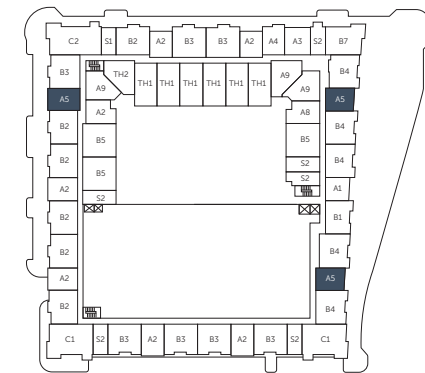

Residence A5

1 BED / 1 BATH

INTERIOR 765 SF

EXTERIOR 72 SF

TOTAL 837 SF

LEVEL 2-5

LEVEL 6-7

LEVEL 8