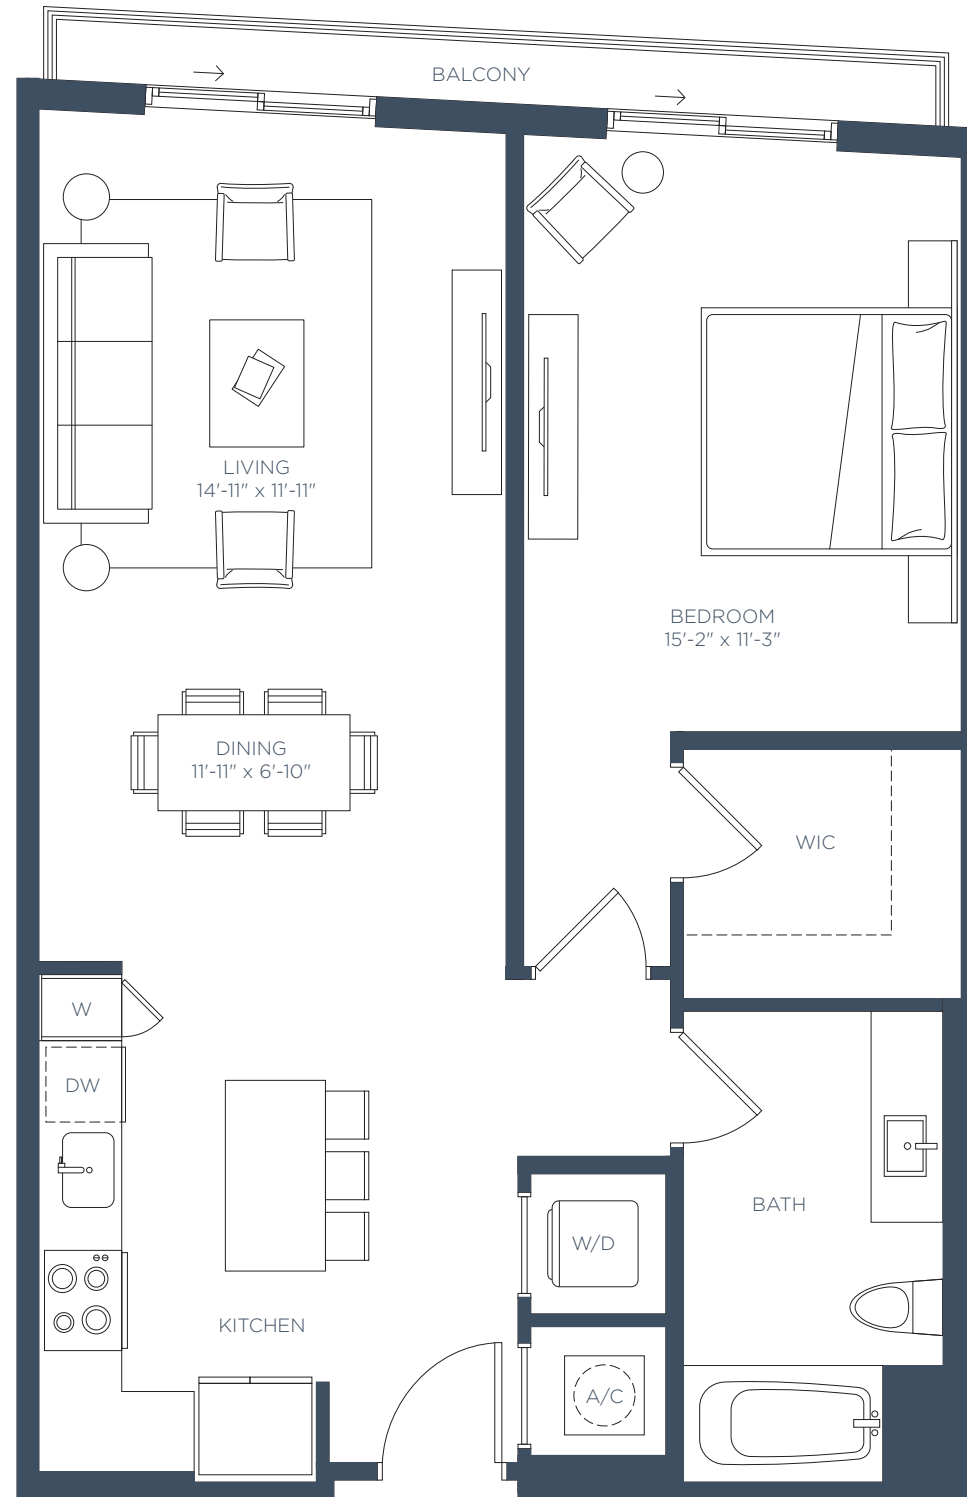

Residence A6

1 BED / 1 BATH

INTERIOR 895 SF

EXTERIOR 46 SF

TOTAL 941 SF

LEVEL 6-7