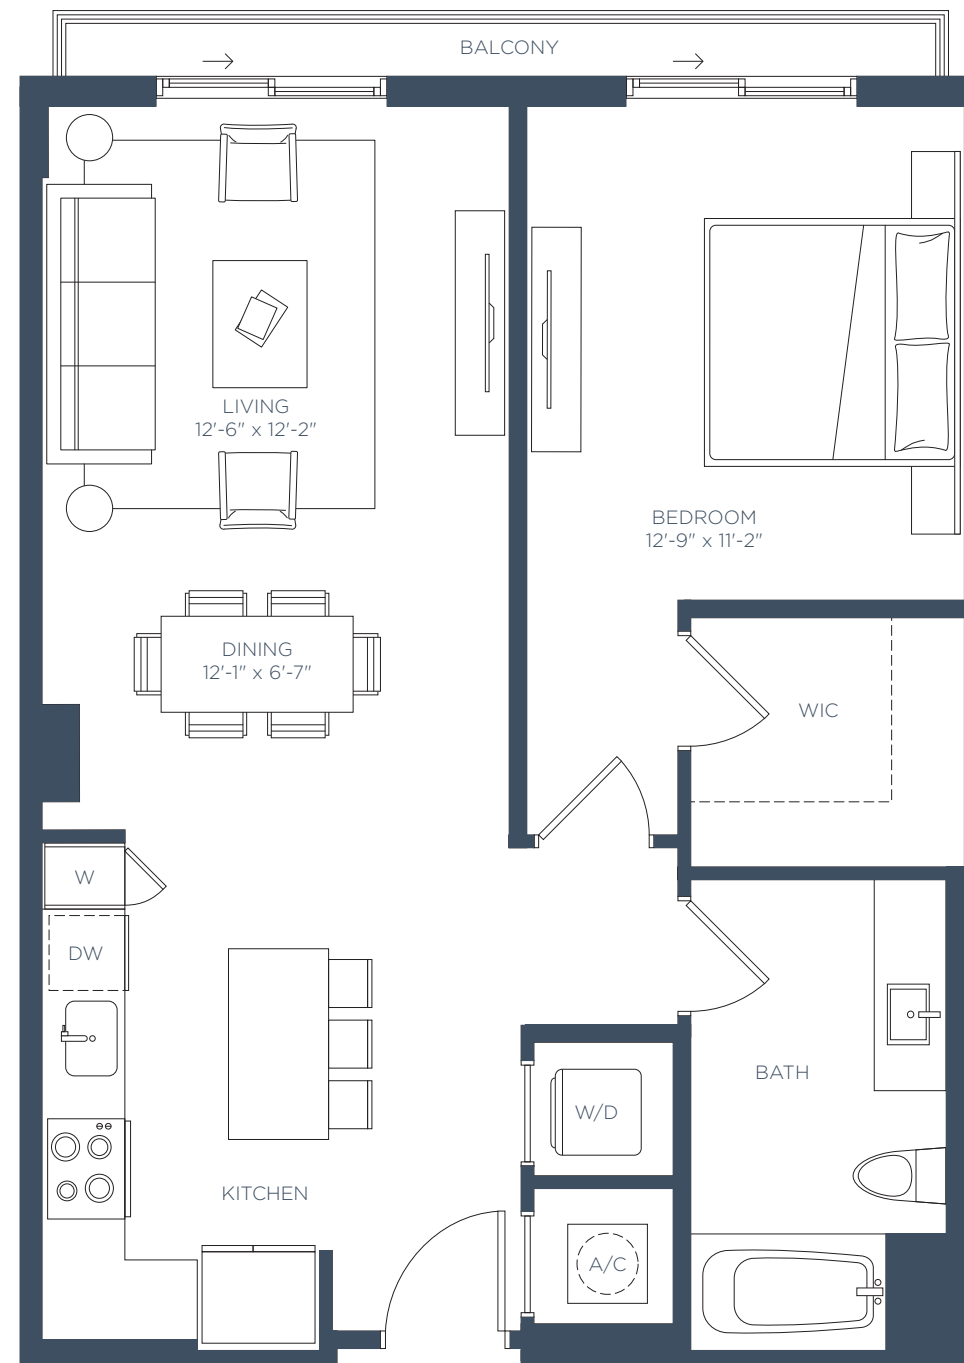

Residence A7

1 BED / 1 BATH

INTERIOR 827 SF

EXTERIOR 59 SF

TOTAL 886 SF

LEVEL 6-7

LEVEL 8