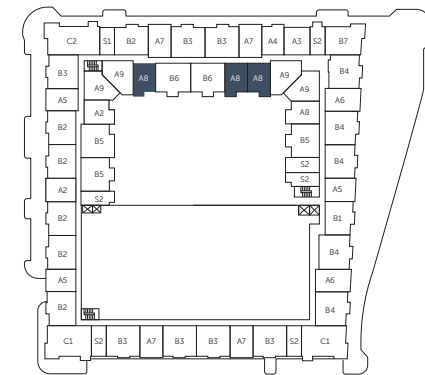

Residence A8

1 BED / 1 BATH

INTERIOR 764 SF

EXTERIOR 116 SF

TOTAL 880 SF

LEVEL 2

LEVEL 3-5, 8

LEVEL 6-7