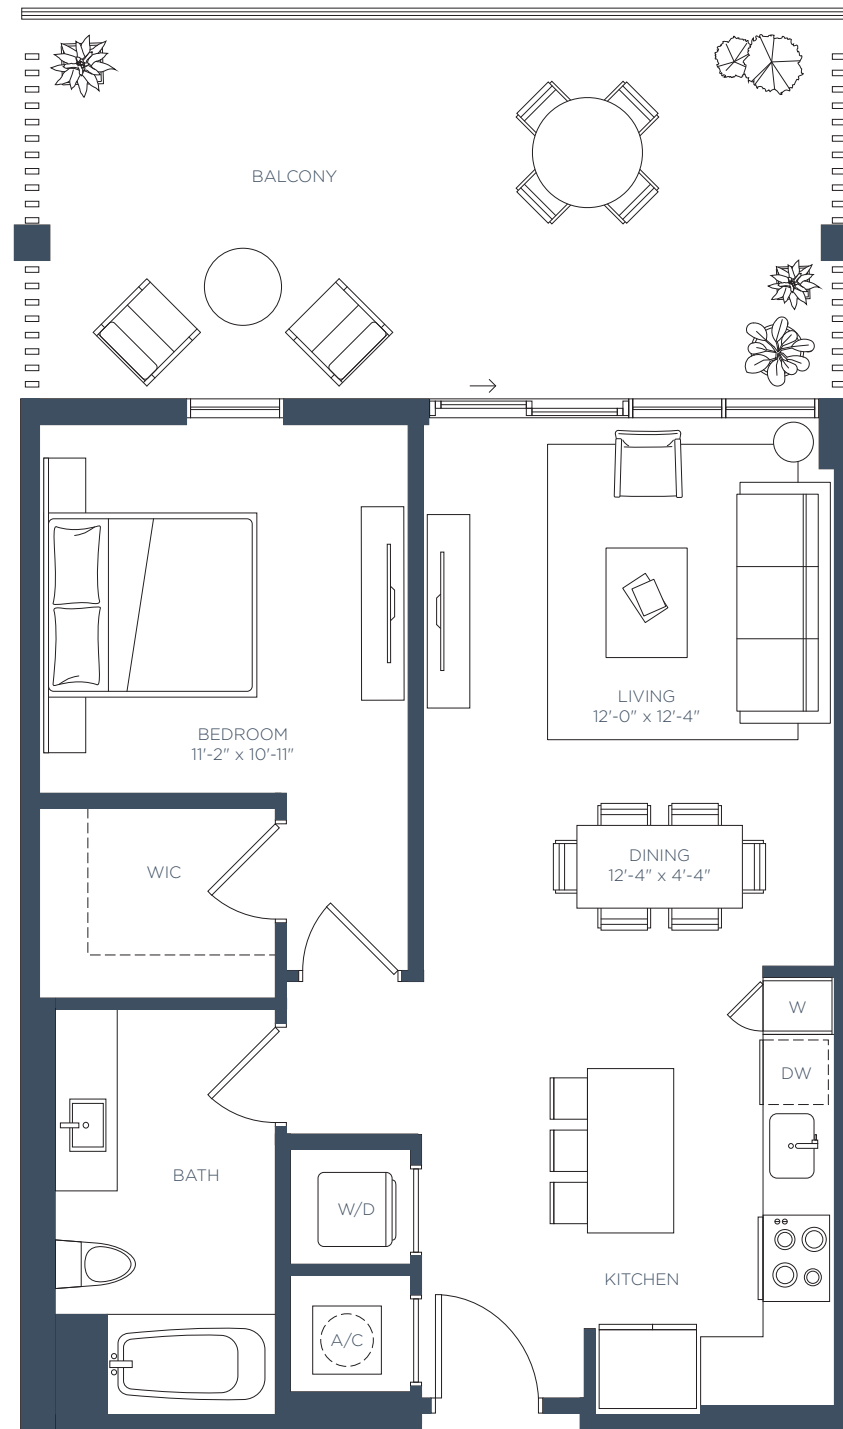

Residence A8

1 BED / 1 BATH

INTERIOR 764 SF

EXTERIOR 116 SF

TOTAL 880 SF

LEVEL 2

LEVEL 3-5, 8

LEVEL 6-7