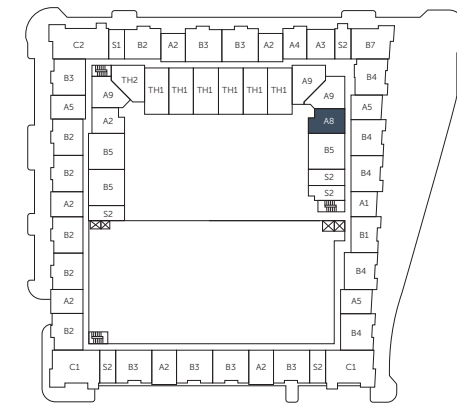

Residence A8

1 BED / 1 BATH

INTERIOR 764 SF

EXTERIOR 116 SF

TOTAL 880 SF

LEVEL 2

LEVEL 3-5, 8

LEVEL 6-7