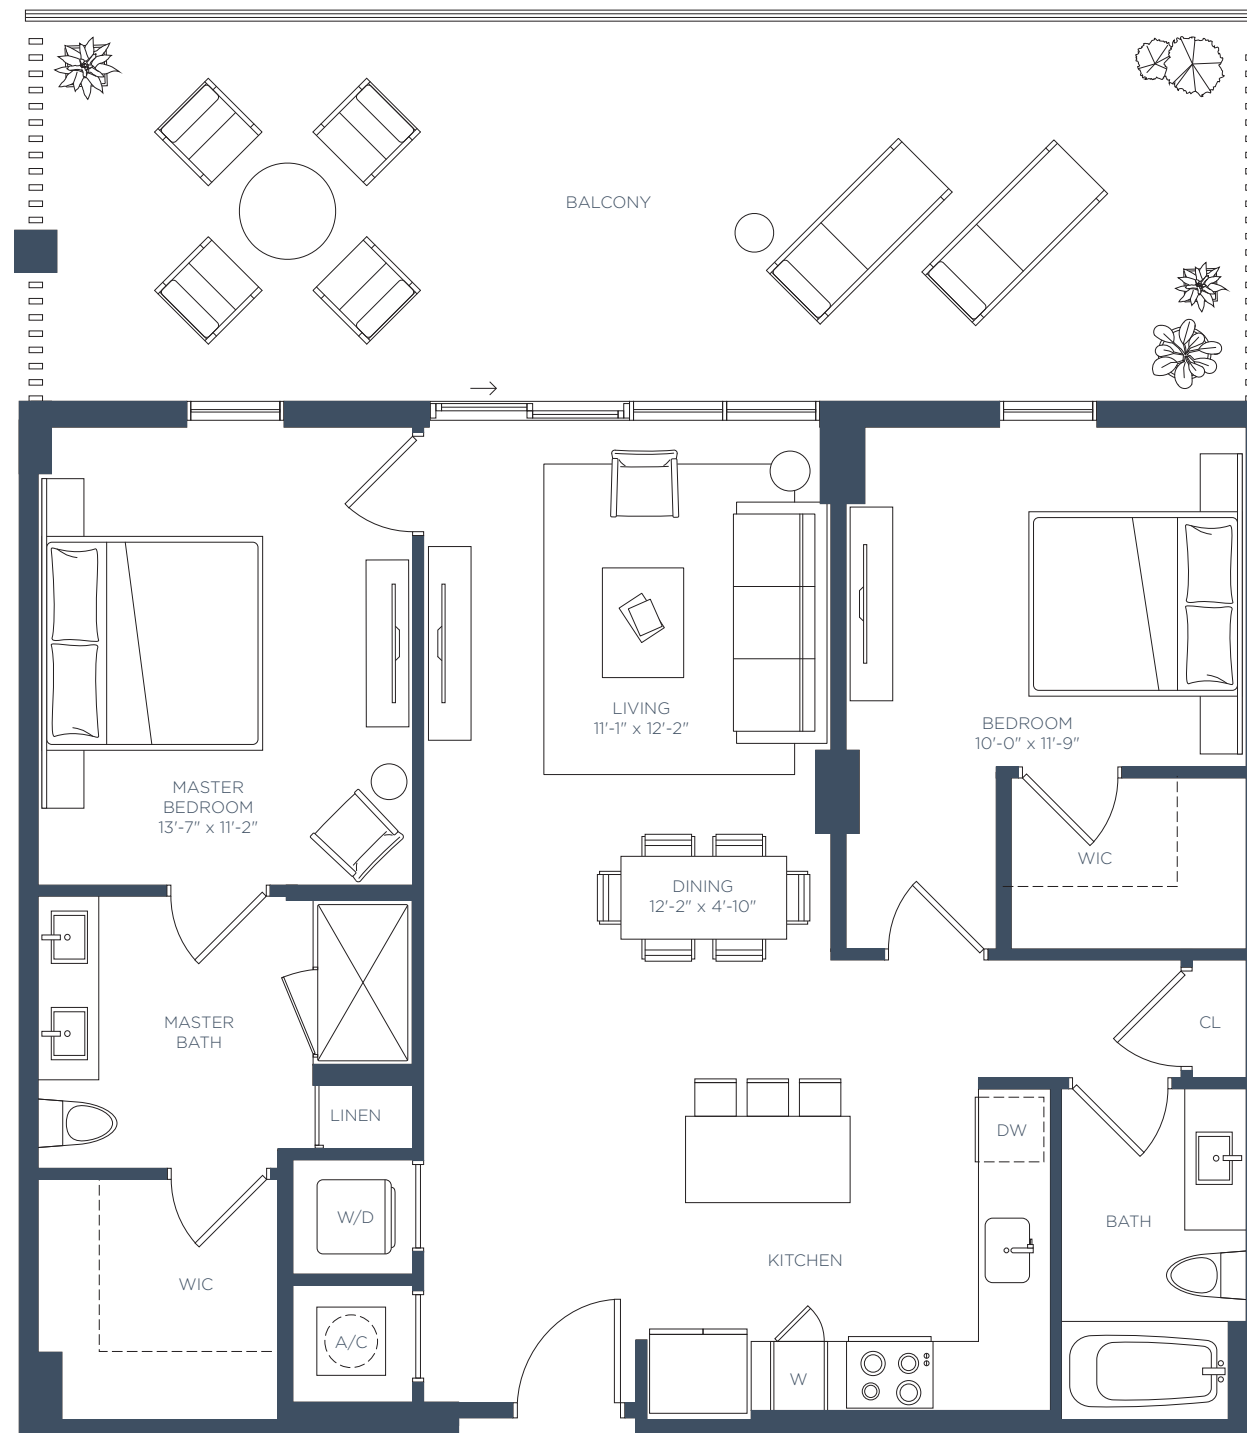

Residence B6

2 BED / 2 BATH

INTERIOR 1,154 SF
EXTERIOR 186 SF

TOTAL 1,340 SF

LEVEL 2-8