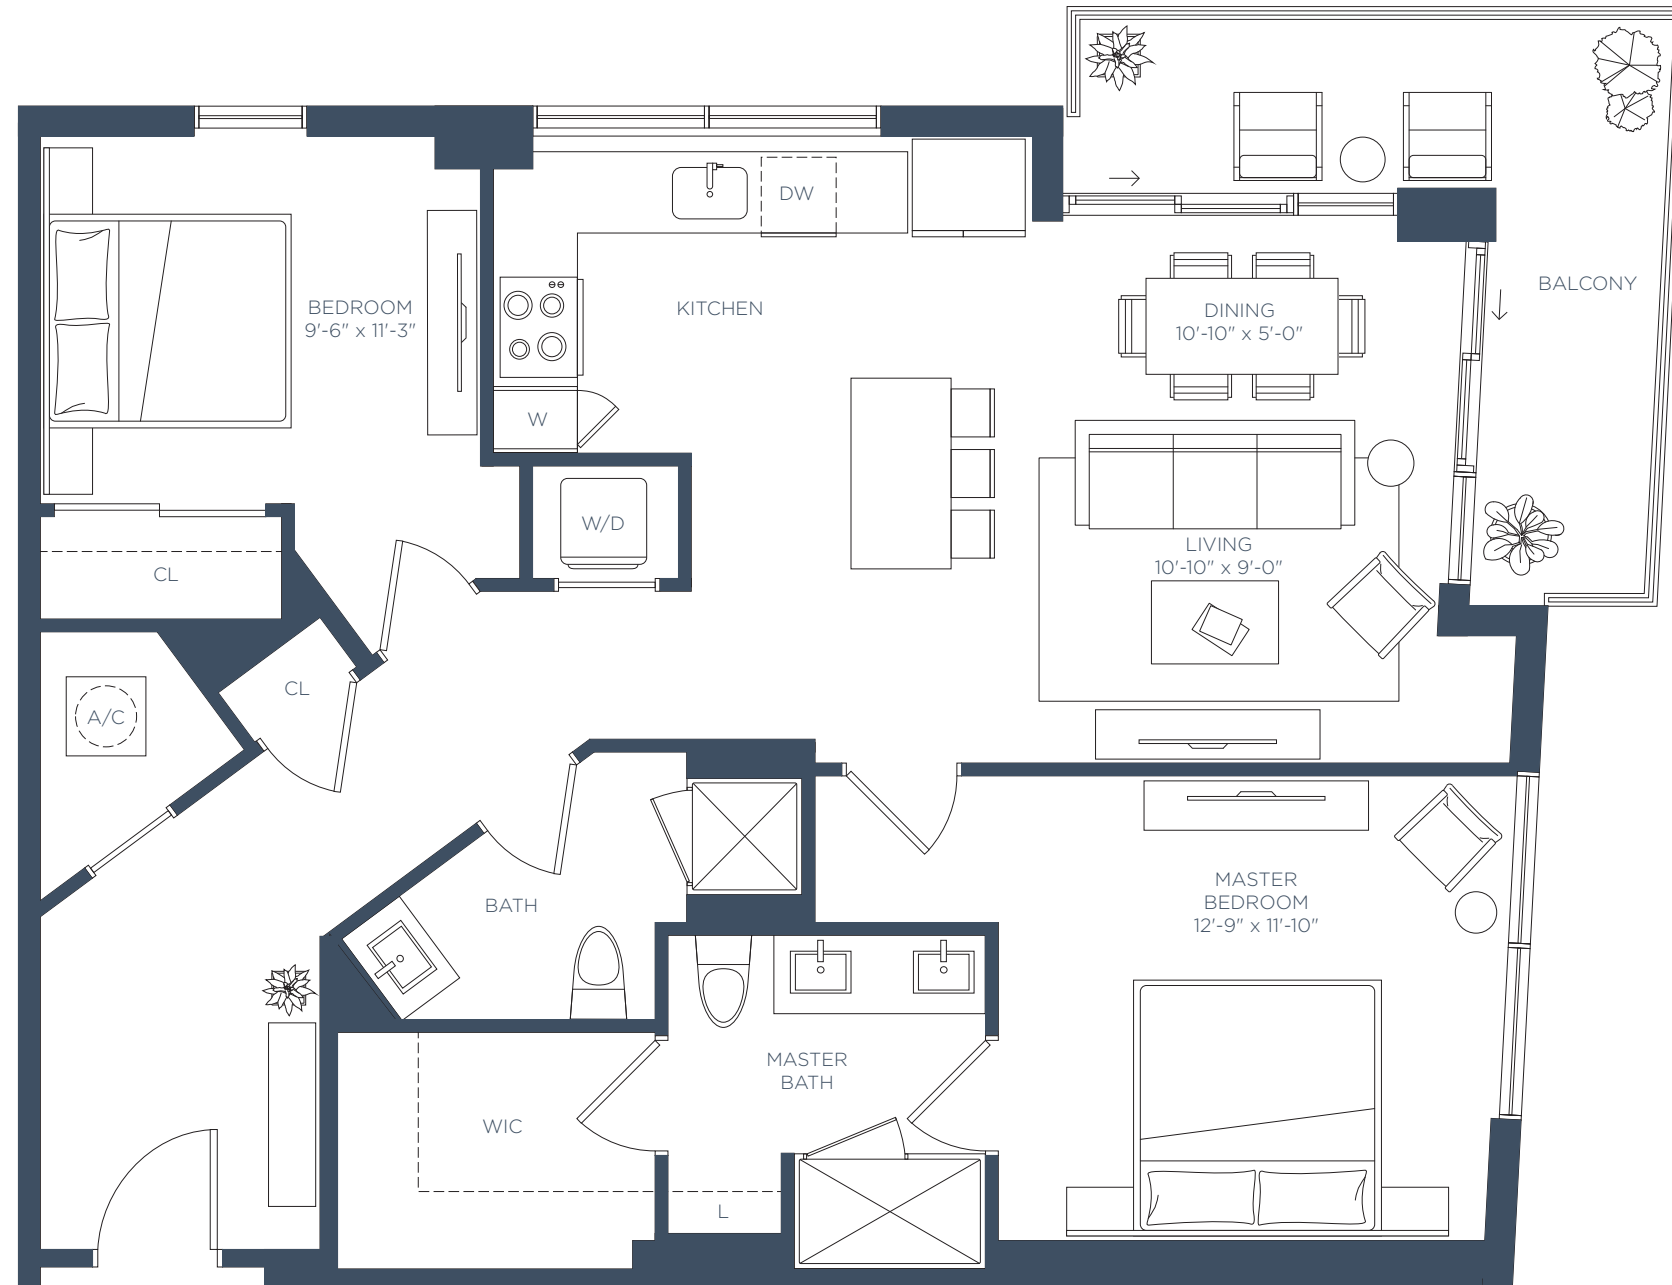

Residence B7

2 BED / 2 BATH

INTERIOR 1,139 SF
EXTERIOR 135 SF

TOTAL 1,274 SF

LEVEL 2-8