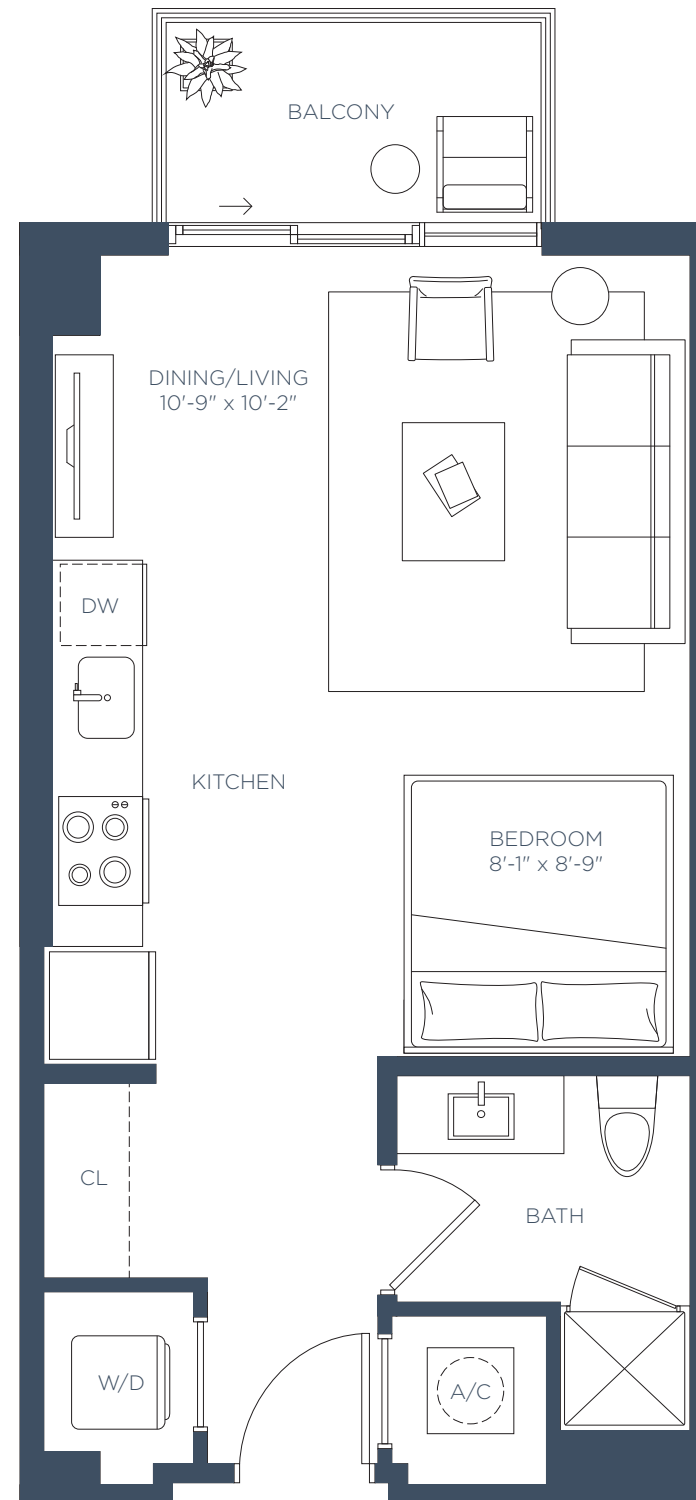

Residence S1

STUDIO / 1 BATH

INTERIOR 424 SF
EXTERIOR 50 SF

TOTAL 474 SF

LEVEL 2-8